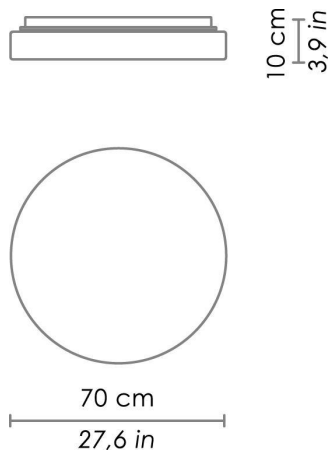

DRUM BAYONET

CEILING

E27 IP20 CE

AI LIGHTS
LATTI

Wall-ceiling lamps with diffuser in mouth-blown, satin-finish opal triplex glass, and white painted metal frame. Twist-lock system for the glass component. The product is suitable for indoor use only.

CODE COLOR

LL8913- White

DIMENSIONS AND HOLES

Dimensions $\varnothing$ 40 cm / $\varnothing$ 15,7 in

ILLUMINOTECHNICAL SPECIFICATIONS

Source E27
Type Bulb E27
Total Watt 5 x 52 HS
Lamp life minimum 2 years guaranteed

ILLUMINOTECHNICAL SPECIFICATIONS

Driver not included
Voltage 220-240 V
Frequency 50/60 Hz

PHYSICAL SPECIFICATIONS

Thermal dissipation passive

We reserve the right to change the specifications of our product. For the latest information on the product visit www.zafferanoitalia.com