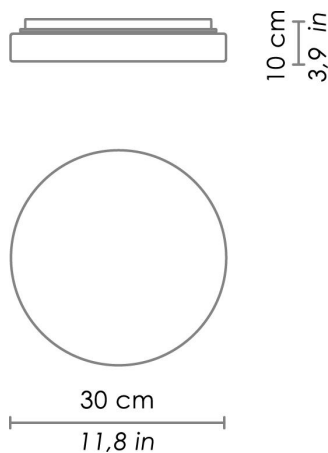

DRUM BAYONET

CEILING

E27 IP20 CE

AI LIGHTS
LATTI

Wall-ceiling lamps with diffuser in mouth-blown, satin-finish opal triplex glass, and white painted metal frame. Twist-lock system for the glass component. The product is suitable for indoor use only.

CODE COLOR

LL8910- White

DIMENSIONS AND HOLES

Dimensions $\varnothing$ 30 cm / $\varnothing$ 11,8 in

ILLUMINOTECHNICAL SPECIFICATIONS

Source E27
Type Bulb E27
Total Watt 1 x 52 HS
Lamp life minimum 2 years guaranteed

ILLUMINOTECHNICAL SPECIFICATIONS

Driver not included
Voltage 220-240 V
Frequency 50/60 Hz

PHYSICAL SPECIFICATIONS

Thermal dissipation passive

We reserve the right to change the specifications of our product. For the latest information on the product visit www.zafferanoitalia.com