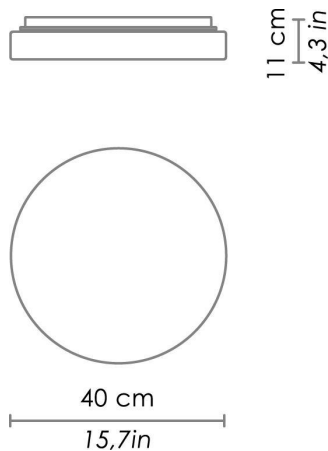

DRUM BAYONET

CEILING

E27 IP20 CE

AI LIGHTS
LATTI

Wall-ceiling lamps with diffuser in mouth-blown, satin-finish opal triplex glass, and white painted metal frame. Twist-lock system for the glass component. The product is suitable for indoor use only.

CODE COLOR

LL8911- White

DIMENSIONS AND HOLES

Dimensions $\varnothing$ 40 cm / $\varnothing$ 15,7 in

ILLUMINOTECHNICAL SPECIFICATIONS

Source E27
Type Bulb E27
Total Watt 2 x 52 HS
Lamp life minimum 2 years guaranteed

ILLUMINOTECHNICAL SPECIFICATIONS

Driver not included
Voltage 220-240 V
Frequency 50/60 Hz

PHYSICAL SPECIFICATIONS

Thermal dissipation passive

We reserve the right to change the specifications of our product. For the latest information on the product visit www.zafferanoitalia.com