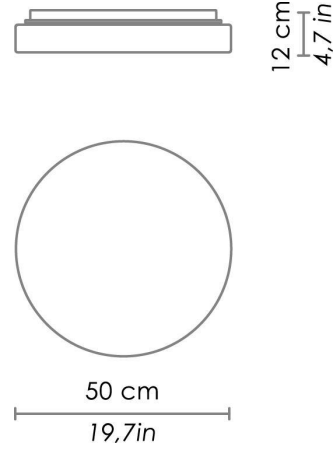

DRUM BAYONET

CEILING

E27 IP20 CE

AI LIGHTS
LATTI

Wall-ceiling lamps with diffuser in mouth-blown, satin-finish opal triplex glass, and white painted metal frame. Twist-lock system for the glass component. The product is suitable for indoor use only.

CODE	COLOR
LL8912-	White

DIMENSIONS AND HOLES	
Dimensions	Ø 40 cm / Ø 15,7 in

ILLUMINOTECHNICAL SPECIFICATIONS	
Source	E27
Type	Bulb E27
Total Watt	3 x 52 HS
Lamp life	minimum 2 years guaranteed

ILLUMINOTECHNICAL SPECIFICATIONS	
Driver	not included
Voltage	220-240 V
Frequency	50/60 Hz

PHYSICAL SPECIFICATIONS	
Thermal dissipation	passive

We reserve the right to change the specifications of our product. For the latest information on the product visit www.zafferanoitalia.com