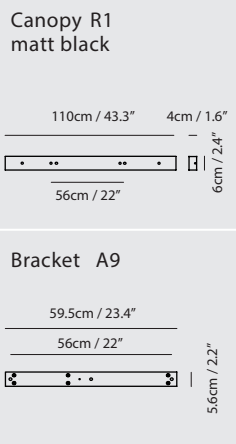

Dora Pendant PL5

Model
SLD-1010PL5

Material
glass, steel

Light Source
LED 5 x 6.5W 3000K
CRI90 1226lm

Driver
Built-in dimmable driver
(Triac dimming)

Weight
6.7kg / 14.8lb

Color

- matt black
- copper
- shiny brass
- chrome