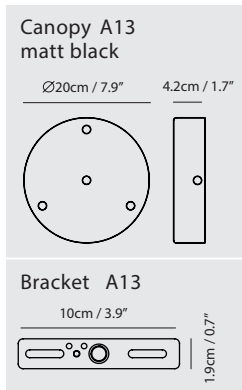

**Light Source**  
LED 6.5W 3000K CRI90 250lm

**Driver**  
Built-in dimmable driver  
(Triac dimming)

**Weight**  
1.2kg / 2.6lb

- Color**
- matt black
  - copper
  - shiny brass
  - chrome

**Dora Pendant P3**

**Model**  
SLD-1010P3

**Material**  
glass, steel

**Light Source**  
LED 3 x 6.5W 3000K CRI90 678lm

**Driver**  
Built-in dimmable driver  
(Triac dimming)

**Weight**  
3.6kg / 7.9lb

- Color**
- matt black
  - copper
  - shiny brass
  - chrome

**Model**  
SLD-1010PL5

**Material**  
glass, steel

**Light Source**  
LED 5 x 6.5W 3000K  
CRI90 1226lm

**Driver**  
Built-in dimmable driver  
(Triac dimming)

**Weight**  
6.7kg / 14.8lb

**Color**

- matt black
- copper
- shiny brass
- chrome

**Light Source**  
LED 12 x 6.5W 3000K CRI90 2495lm

**Driver**  
Built-in dimmable driver, ring  
height adjustable (Triac dimming)

**Weight**  
20.8kg / 45.8lb

- Color**
- matt black
  - copper
  - shiny brass
  - chrome