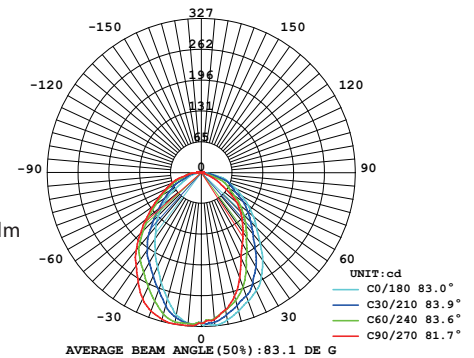

**Model**  
SLD-1010P3

**Material**  
glass, steel

**Light Source**  
LED 3 x 6.5W 3000K CRI90 678lm

**Driver**  
Built-in dimmable driver  
(Triac dimming)

**Weight**  
3.6kg / 7.9lb

- Color**
- matt black
  - copper
  - shiny brass
  - chrome

**Model**  
SLD-1010PL5

**Material**  
glass, steel

**Light Source**  
LED 5 x 6.5W 3000K  
CRI90 1226lm

**Driver**  
Built-in dimmable driver  
(Triac dimming)

**Weight**  
6.7kg / 14.8lb

**Color**

- matt black
- copper
- shiny brass
- chrome