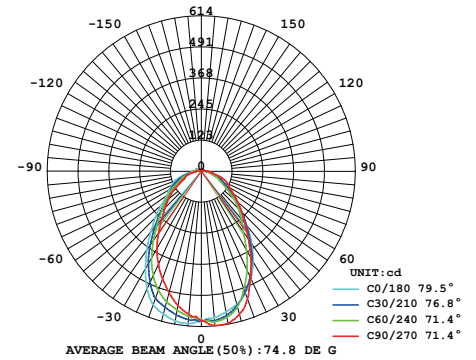

**Model**  
SLD-1010P3

**Material**  
glass, steel

**Light Source**  
LED 3 x 6.5W 3000K CRI90 678lm

**Driver**  
Built-in dimmable driver  
(Triac dimming)

**Weight**  
3.6kg / 7.9lb

- Color**
- matt black
  - copper
  - shiny brass
  - chrome

**Model**  
SLD-1010PL5

**Material**  
glass, steel

**Light Source**  
LED 5 x 6.5W 3000K  
CRI90 1226lm

**Driver**  
Built-in dimmable driver  
(Triac dimming)

**Weight**  
6.7kg / 14.8lb

**Color**

- matt black
- copper
- shiny brass
- chrome