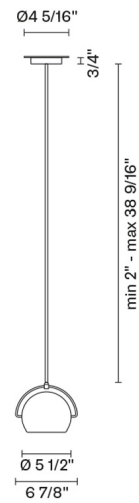

Beluga White

D57A19A01

Marc Sadler

Fixture Type

Project Name

Description

Pendant lamp with polished chrome-plated structure. Adjustable polished white blown glass diffuser.

Voltage

120V

Socket

1xG9

Specs

DRY

Light source

G9 1x50W

Notes

Not included accessories

Bulb

Dimensions

Material

Glass - Metal

Color

White

Other colors available