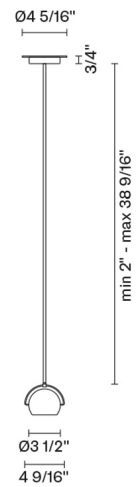

Beluga Colour

D57A11A41

Marc Sadler

Fixture Type

Project Name

Description

Pendant lamp with adjustable varnished crystal copper painted diffuser. Polished chrome-plated metal structure.

Voltage

120V

Socket

1xGU10

Specs

DRY

Dimensions

Material

Crystal glass - Metal