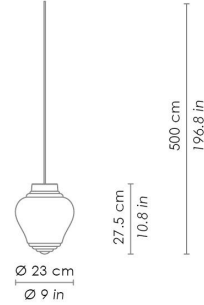

E27 IP20 CE

Mouth-blown glass handcrafted on standstill mold with "rigadin" relief finish in two different shapes and various colours. Matt grey or white painted metal parts. Grey fabric cables. Customizable product.

CODE	COLOR	
LCL2101	Clear	
LCL2104	Amber	
LCL2105	Amethyst	
LCL2109	Grey	
LCL2120	Light blue	
LCL2121	Silver	
LCL2122	Antique gold	
LCL2123	Bronze	
LCL2124	Pink gold	

DIMENSIONS AND HOLES

Dimensions \varnothing 23 - h max 500 cm / \varnothing 9 - h max 196,8 in