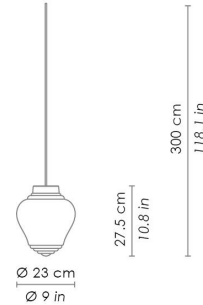

BONNIE e CLYDE

SUSPENSION

zafferano

BESPOKE
GLASS
LIGHTING

E27 IP20 CE

Mouth-blown glass handcrafted on standstill mold with "rigadin" relief finish in two different shapes and various colours. Matt grey or white painted metal parts. Grey fabric cables. Customizable product.

CODE	COLOR	
LCL1101	Clear	
LCL1104	Amber	
LCL1105	Amethyst	
LCL1109	Grey	
LCL1120	Light blue	
LCL1121	Silver	
LCL1122	Antique gold	
LCL1123	Bronze	
LCL1124	Pink gold	

DIMENSIONS AND HOLES

Dimensions $\varnothing$ 23 - h max 300 cm / $\varnothing$ 9 - h max 118,1 in

ILLUMINOTECHNICAL SPECIFICATIONS

Source E27
Total Watt 70 W HS
Lamp life minimum 3 years guaranteed

ELECTRICAL SPECIFICATIONS

Driver included
Voltage 220-240 V
Frequency 50 - 60 HZ