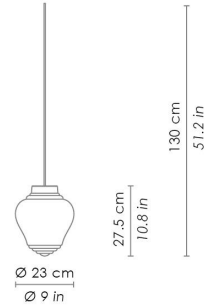

E27 IP20 CE

Mouth-blown glass handcrafted on standstill mold with "rigadin" relief finish in two different shapes and various colours. Matt grey or white painted metal parts. Grey fabric cables. Customizable product.

CODE	COLOR	
LCL0101	Clear	
LCL0104	Amber	
LCL0105	Amethyst	
LCL0109	Grey	
LCL0120	Light blue	
LCL0121	Silver	
LCL0122	Antique gold	
LCL0123	Bronze	
LCL0124	Pink gold	

DIMENSIONS AND HOLES

Dimensions \varnothing 23 - h max 130 cm / \varnothing 9 - h max 51,2 in