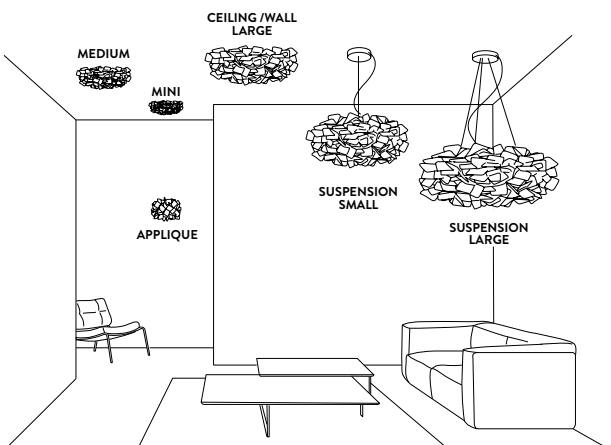

CLIZIA PIXEL ENTIRE COLLECTION

ENERGY CLASS

This luminaire is compatible with bulbs of the energy classes:

SLAMP® CLIZIA 874/2012

LED

A++
A+
A
B
C
D
E