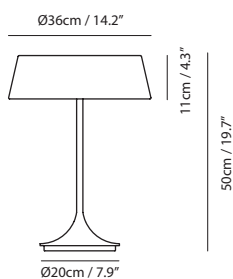

By Chen, Chao Cheng 陳昭成

oil bronze

China Table

Model
SQ-6350MDJ-1

Material
steel

Light Source
E26 2 x Max 60W

Feature
DJ on/off switch

Weight
3.7kg / 8.1lb

Cord
200cm / 78.7"

Color
● oil bronze

China Floor

Model
SQ-6350MF-1

Material
steel

Light Source
E26 2 x Max 60W

Feature
In-line on/off switch

Weight
8.8kg / 19.4lb

Cord
250cm / 98.4"

Color
● oil bronze