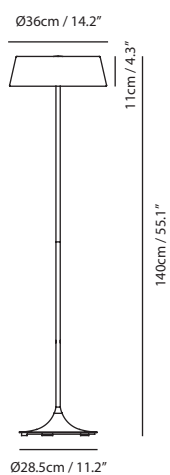

By Chen, Chao Cheng 陳昭成

oil bronze

China Table

Model
SQ-6350MDJ-1

Material
steel

Light Source
E26 2 x Max 60W

Feature
DJ on/off switch

Weight
3.7kg / 8.1lb

Cord
200cm / 78.7"

Color
● oil bronze

China Floor

Model
SQ-6350MF-1

Material
steel

Light Source
E26 2 x Max 60W

Feature
In-line on/off switch

Weight
8.8kg / 19.4lb

Cord
250cm / 98.4"

Color
● oil bronze