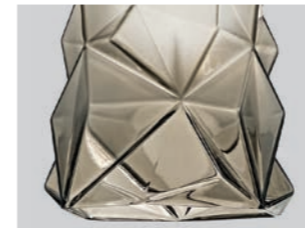

— The glass turns into a sculpture with a powerful three-dimensional effect. A kaleidoscope of triangular surfaces diffuses the light beautifully in dynamic sequence. The source of light radiates from the centre, revealing opaque segments alternated with graceful chromatic hues. The Chaotic lighting range consists of table, hanging and wall versions.

#### Finitura Vetro / Glass Finishes

**AMT**  
Ametista  
Amethyst

**BL**  
Bianco Latte Cristallo  
Milk White Clear

**CR**  
Cristallo  
Clear

**DEN**  
Denim  
Blue Denim

**FU**  
Fumé  
Smoked

**GRY**  
Grigio  
Grey

**OCE**  
Oceano  
Ocean

**TOP**  
Topazio  
Topaz