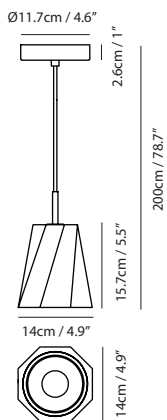

CASTLE SWING

SEEDDESIGN

www.SeedDesignUSA.com

"One, two, three; one, two, three" Inspired by the movement of a dancing woman's dress, the Castle SWING propels a solid concrete shade to move. A simple twist in the shape gives an otherwise heavy material a lightness that evokes a sense of song and dance.

By Li, Hui Lun 李慧倫

concrete gray

Castle Pendant Swing XS

Model
SQ-1251CP

Material
concrete, aluminum

Light Source
E12 1 x Max 25W

Weight
1.4kg / 3.1lb

Color
● concrete gray

Castle Pendant Swing S

Model
SQ-1252CP

Material
concrete, aluminum

Light Source
E26 1 x Max 60W

Weight
2.3kg / 5.1lb

Color
● concrete gray