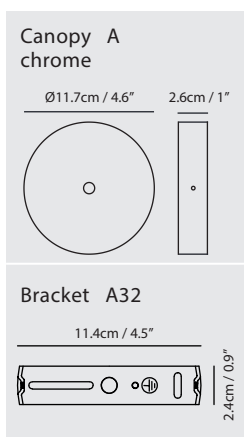

By Li, Hui Lun 李慧倫

concrete gray

Castle Pendant Swing XS

Model
SQ-1251CP

Material
concrete, aluminum

Light Source
E12 1 x Max 25W

Weight
1.4kg / 3.1lb

Color
● concrete gray

Castle Pendant Swing S

Model
SQ-1252CP

Material
concrete, aluminum

Light Source
E26 1 x Max 60W

Weight
2.3kg / 5.1lb

Color
● concrete gray