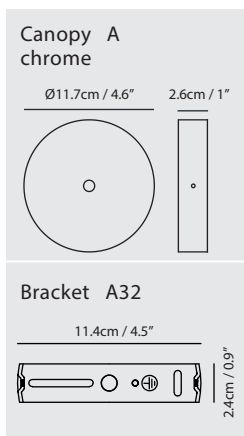

By Li, Hui Lun 李慧倫

concrete gray

Castle Pendant Swing XS

Model
SQ-1251CP

Material
concrete, aluminum

Light Source
E12 1 x Max 25W

Weight
1.4kg / 3.1lb

Color
● concrete gray

Castle Pendant Swing S

Model
SQ-1252CP

Material
concrete, aluminum

Light Source
E26 1 x Max 60W

Weight
2.3kg / 5.1lb

Color
● concrete gray