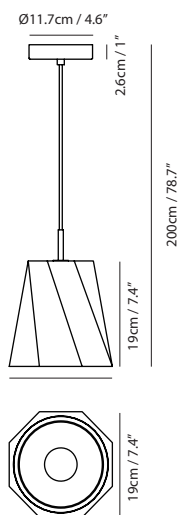

By Li, Hui Lun 李慧倫

concrete gray

Castle Pendant Swing XS

Model
SQ-1251CP

Material
concrete, aluminum

Light Source
E12 1 x Max 25W

Weight
1.4kg / 3.1lb

Color
● concrete gray

Castle Pendant Swing S

Model
SQ-1252CP

Material
concrete, aluminum

Light Source
E26 1 x Max 60W

Weight
2.3kg / 5.1lb

Color
● concrete gray