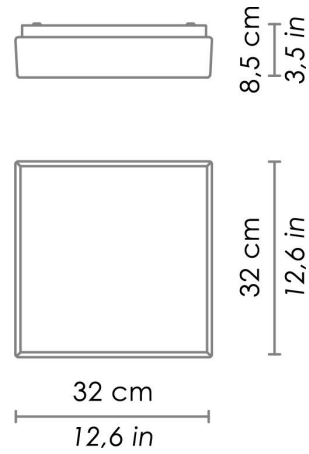

CAORLE

WALL

AI LIGHTS
LATTI

Wall-ceiling lamps with diffuser in mouth-blown, satin-finish opal triplex glass; matt white painted metal frame. The product is suitable for indoor use only.

CODE	COLOR
LL1306-	White
DIMENSIONS AND HOLES	
Dimensions	32 - 32 - 8,8 cm / 12,6 - 12,6 - 4,3 in
ILLUMINOTECHNICAL SPECIFICATIONS	
Source	E27
Total Watt	3 x 28 HS
Lamp life	minimum 2 years guaranteed
ILLUMINOTECHNICAL SPECIFICATIONS	
Driver	not included
Voltage	220-240 V
Frequency	50/60 Hz
PHYSICAL SPECIFICATIONS	
Thermal dissipation	passive

We reserve the right to change the specifications of our product. For the latest information on the product visit www.zafferanoitalia.com