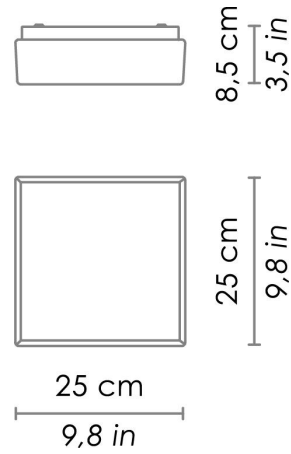

CAORLE

WALL

AI LIGHTS
LATI

Wall-ceiling lamps with diffuser in mouth-blown, satin-finish opal triplex glass; matt white painted metal frame. The product is suitable for indoor use only.

CODE	COLOR
LL1305-	White
DIMENSIONS AND HOLES	
Dimensions	25 - 25 - 8,8 cm / 9,8 - 9,8 - 3,4 in
ILLUMINOTECHNICAL SPECIFICATIONS	
Source	E27
Total Watt	2 x 28 HS
Lamp life	minimum 2 years guaranteed
ILLUMINOTECHNICAL SPECIFICATIONS	
Driver	not included
Voltage	220-240 V
Frequency	50/60 Hz
PHYSICAL SPECIFICATIONS	
Thermal dissipation	passive

We reserve the right to change the specifications of our product. For the latest information on the product visit www.zafferanoitalia.com