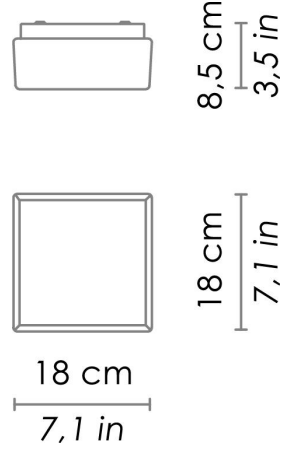

Wall-ceiling lamps with diffuser in mouth-blown, satin-finish opal triplex glass; matt white painted metal frame. The product is suitable for indoor use only.

CODE	COLOR
LL1304-	White 
DIMENSIONS AND HOLES	
Dimensions	18 - 18 - 8,8 cm / 7,1 - 7,1 - 3,4 in
ILLUMINOTECHNICAL SPECIFICATIONS	
Source	E27
Type	Bulb E27
Total Watt	1 x 28 HS
Lamp life	minimum 2 years guaranteed
ILLUMINOTECHNICAL SPECIFICATIONS	
Driver	not included
Voltage	220-240 V
Frequency	50/60 Hz
PHYSICAL SPECIFICATIONS	
Thermal dissipation	passive