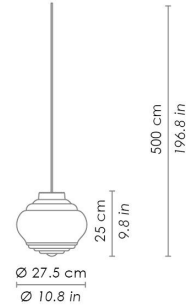

BONNIE e CLYDE

SUSPENSION

zafferano

BESPOKE
GLASS
LIGHTING

E27

IP20

Mouth-blown glass handcrafted on standstill mold with "rigadin" relief finish in two different shapes and various colours. Matt grey or white painted metal parts. Grey fabric cables. Customizable product.

CODE	COLOR	
LBN2101	Clear	
LBN2104	Amber	
LBN2105	Amethyst	
LBN2109	Grey	
LBN2120	Light blue	
LBN2121	Silver	
LBN2122	Antique gold	
LBN2123	Bronze	
LBN2124	Pink gold	

DIMENSIONS AND HOLES

Dimensions $\varnothing$ 27,5 - h max 500 cm / $\varnothing$ 10,8 - h max 196,8 in

ILLUMINOTECHNICAL SPECIFICATIONS

Source E27
Total Watt 70 W HS
Lamp life minimum 3 years guaranteed

ELECTRICAL SPECIFICATIONS

Driver included
Voltage 220-240 V
Frequency 50 - 60 HZ