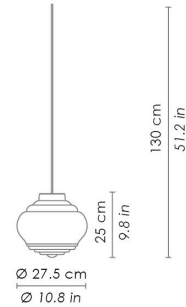

BONNIE e CLYDE

SUSPENSION

zafferano

BESPOKE
GLASS
LIGHTING

E27

IP20

Mouth-blown glass handcrafted on standstill mold with "rigadin" relief finish in two different shapes and various colours. Matt grey or white painted metal parts. Grey fabric cables. Customizable product.

CODE	COLOR	
LBN0101	Clear	
LBN0104	Amber	
LBN0105	Amethyst	
LBN0109	Grey	
LBN0120	Light blue	
LBN0121	Silver	
LBN0122	Antique gold	
LBN0123	Bronze	
LBN0124	Pink gold	

DIMENSIONS AND HOLES

Dimensions $\varnothing$ 27,5 - h max 130 cm / $\varnothing$ 10,8 - h max 51,2 in

ILLUMINOTECHNICAL SPECIFICATIONS

Source E27
Total Watt 70 W HS
Lamp life minimum 3 years guaranteed

ELECTRICAL SPECIFICATIONS

Driver included
Voltage 220-240 V
Frequency 50 - 60 HZ