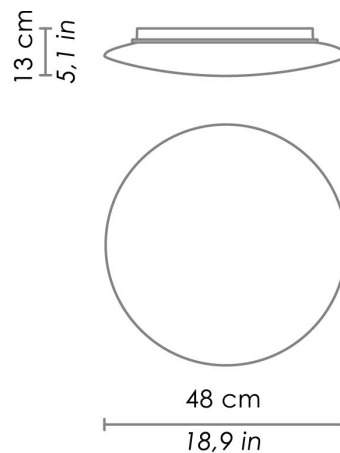

BIS

CEILING

E27 IP44 CE

AI LIGHTS
LATTI

Wall-ceiling lamps with diffuser in mouth-blown, satin-finish opal triplex glass; chlorine-resistant, anti-UV, neutral translucent polycarbonate frame. Twist-lock system for the glass component. The product is suitable for indoor use only. The IP44 rating makes it ideal for use in swimming pools and humid environments in general.

CODE	COLOR
LL6113NE	Transparent

DIMENSIONS AND HOLES

Dimensions $\varnothing$ 48 cm / $\varnothing$ 18,9 in

ILLUMINOTECHNICAL SPECIFICATIONS

Source	E27
Type	Bulb E27
Total Watt	3 x 42 HS
Lamp life	minimum 2 years guaranteed

ILLUMINOTECHNICAL SPECIFICATIONS

Driver	not included
Voltage	220-240 V
Frequency	50/60 Hz

PHYSICAL SPECIFICATIONS

Thermal dissipation	passive

We reserve the right to change the specifications of our product. For the latest information on the product visit www.zafferanoitalia.com