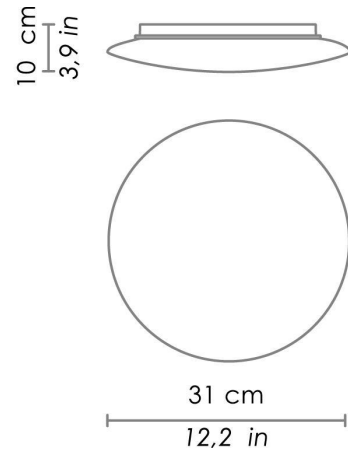

BIS

CEILING

E27

IP44

AI LIGHTS
LATTI

Wall-ceiling lamps with diffuser in mouth-blown, satin-finish opal triplex glass; chlorine-resistant, anti-UV, neutral translucent polycarbonate frame. Twist-lock system for the glass component. The product is suitable for indoor use only. The IP44 rating makes it ideal for use in swimming pools and humid environments in general

CODE	COLOR
LL6111NE	Transparent

DIMENSIONS AND HOLES	
Dimensions	Ø 31 cm / Ø 12,2 in

ILLUMINOTECHNICAL SPECIFICATIONS	
Source	E27
Type	Bulb E27
Total Watt	1 x 42 HS
Lamp life	minimum 2 years guaranteed

ILLUMINOTECHNICAL SPECIFICATIONS	
Driver	not included
Voltage	220-240 V
Frequency	50/60 Hz

PHYSICAL SPECIFICATIONS	
Thermal dissipation	passive

We reserve the right to change the specifications of our product. For the latest information on the product visit www.zafferanoitalia.com