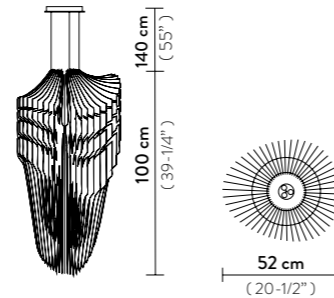

**Color:** ■ BLACK FADE  
■ WHITE FADE

CE IP 20 □ ▽

**XL - L:** Ø 16 / Ø 20 cm x h. 3,5 cm  
(Ø 6-1/4" / Ø 7-3/4" x h. 1-1/2")  
**M - S:** Ø 12 / Ø 16 cm x h. 3 cm  
(Ø 4-3/4" / Ø 6-1/4" x h. 1")

6 m. cable kit also available for purchase after lamp order  
Multiple installation kit on request

# AVIA SUSPENSION SMALL

DESIGN BY ZAHA HADID

TECHNICAL SPECIFICATIONS

**SUSPENSION**

**BULBS:** 3 X 12W E27 or E26 LED Filament +  
1 X 11W E27 or E26 SPOT LED

**Dimmable with:** Dimmable bulbs

**Made of:** Cristalflex® / Lentiflex®

**XL - L:** Ø 16 / Ø 20 cm x h. 3,5 cm  
(Ø 6-1/4" / Ø 7-3/4" x h. 1-1/2")  
**M - S:** Ø 12 / Ø 16 cm x h. 3 cm  
(Ø 4-3/4" / Ø 6-1/4" x h. 1")

6 m. cable kit also available for purchase after lamp order  
Multiple installation kit on request