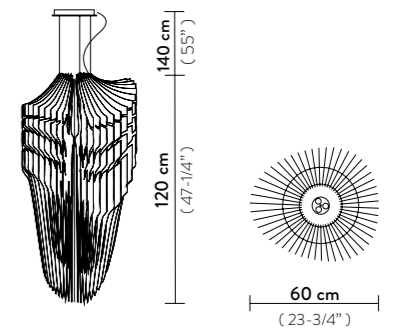

**Color:** ■ BLACK FADE  
■ WHITE FADE

CE IP 20 □ ▽

**XL - L:** Ø 16 / Ø 20 cm x h. 3,5 cm  
(Ø 6-1/4" / Ø 7-3/4" x h. 1-1/2")  
**M - S:** Ø 12 / Ø 16 cm x h. 3 cm  
(Ø 4-3/4" / Ø 6-1/4" x h. 1")

6 m. cable kit also available for purchase after lamp order  
Multiple installation kit on request

**XL - L:** Ø 16 / Ø 20 cm x h. 3,5 cm  
(Ø 6-1/4" / Ø 7-3/4" x h. 1-1/2")  
**M - S:** Ø 12 / Ø 16 cm x h. 3 cm  
(Ø 4-3/4" / Ø 6-1/4" x h. 1")

6 m. cable kit also available for purchase after lamp order  
Multiple installation kit on request