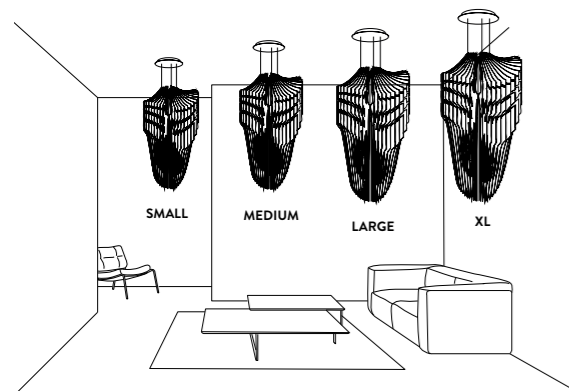

AVIA ENTIRE COLLECTION