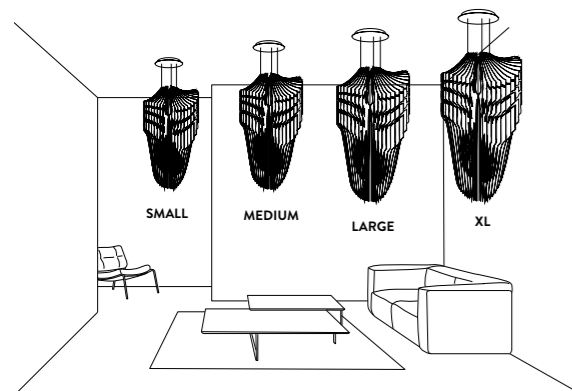

AVIA ENTIRE COLLECTION

ENERGY CLASS

AVIA SUSPENSION LARGE

DESIGN BY ZAHA HADID

TECHNICAL SPECIFICATIONS