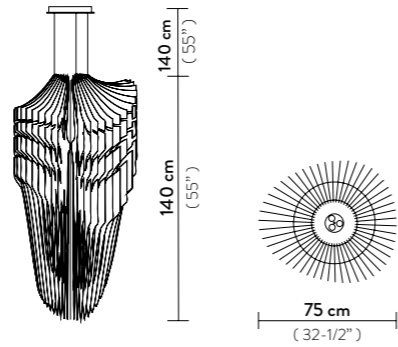

**Color:** ■ BLACK FADE  
■ WHITE FADE

CE IP 20 □ ▽

**XL - L:** Ø 16 / Ø 20 cm x h. 3,5 cm  
(Ø 6-1/4" / Ø 7-3/4" x h. 1-1/2")  
**M - S:** Ø 12 / Ø 16 cm x h. 3 cm  
(Ø 4-3/4" / Ø 6-1/4" x h. 1")

6 m. cable kit also available for purchase after lamp order  
Multiple installation kit on request

**XL - L:** Ø 16 / Ø 20 cm x h. 3,5 cm  
(Ø 6-1/4" / Ø 7-3/4" x h. 1-1/2")  
**M - S:** Ø 12 / Ø 16 cm x h. 3 cm  
(Ø 4-3/4" / Ø 6-1/4" x h. 1")

6 m. cable kit also available for purchase after lamp order  
Multiple installation kit on request