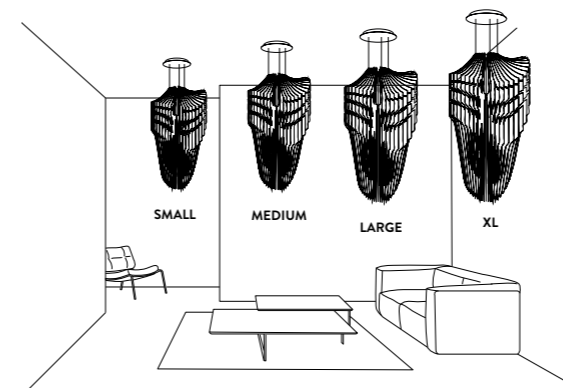

ENERGY CLASS

AVIA ENTIRE COLLECTION