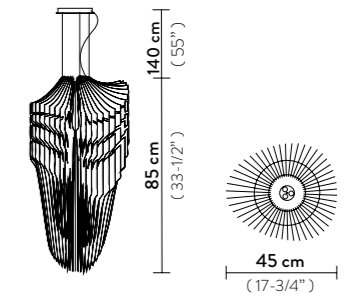

SUSPENSION

BULBS: 2 X 12W E27 or E26 LED Filament +
1 X 11W E27 or E26 SPOT LED

Dimmable with: Dimmable bulbs

Made of: Cristalflex® / Lentiflex®