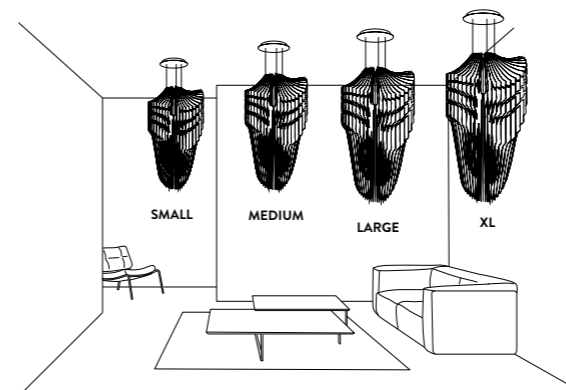

AVIA ENTIRE COLLECTION