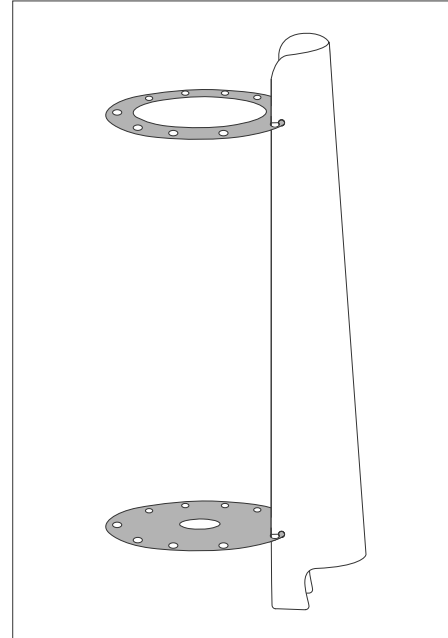

## ATTENTION

Once assembled, we suggest to stick mating parts nodes with adhesive for wood.

## PARTS

## MEASURES

D 39 cm / 15.5 in

H 120 cm / 47.2 in

BULB Twister 27 w

This product requires professional installation.  
Please contact a certificate electrician.