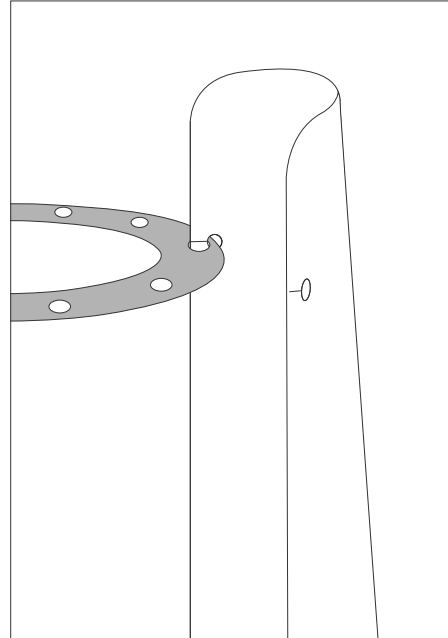

SOFIA 120

WEPLIGHT
^ A R G E N T I N A

© 2010 Wepilight S.A. All right reserved.

1.

2.

3.

ATTENTION

Once assembled, we suggest to stick mating parts nodes with adhesive for wood.

PARTS

MEASURES

D 39 cm / 15.5 in

H 120 cm / 47.2 in

BULB Twister 27 w

This product requires professional installation.
Please contact a certificate electrician.