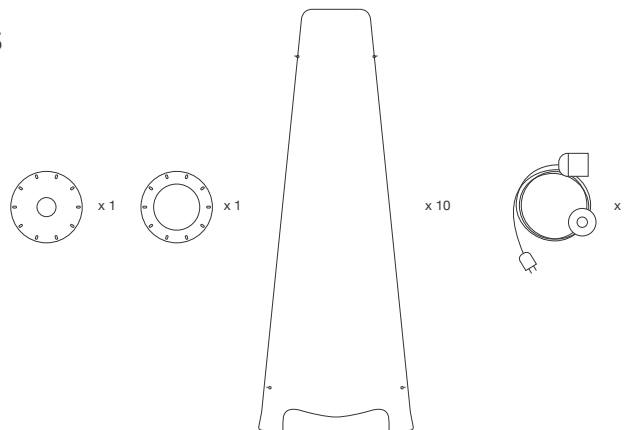

## ATTENTION

Once assembled, we suggest to stick mating parts nodes with adhesive for wood.

## PARTS

## MEASURES

D 39 cm / 15.5 in

H 120 cm / 47.2 in

BULB Twister 27 w

This product requires professional installation.  
Please contact a certificate electrician.