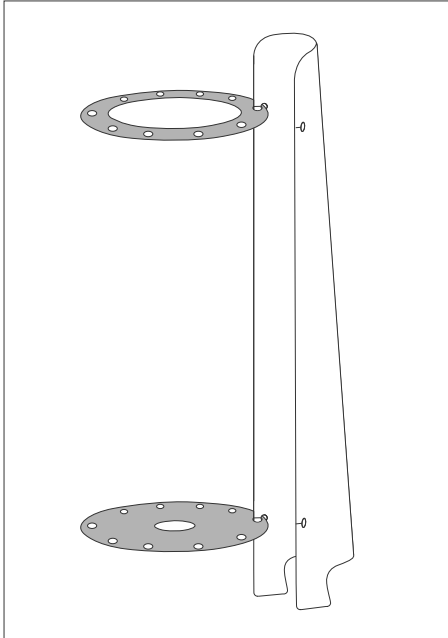

SOFIA 120

WEPLIGHT
^ A R G E N T I N A

© 2010 Wepilight S.A. All right reserved.

1.