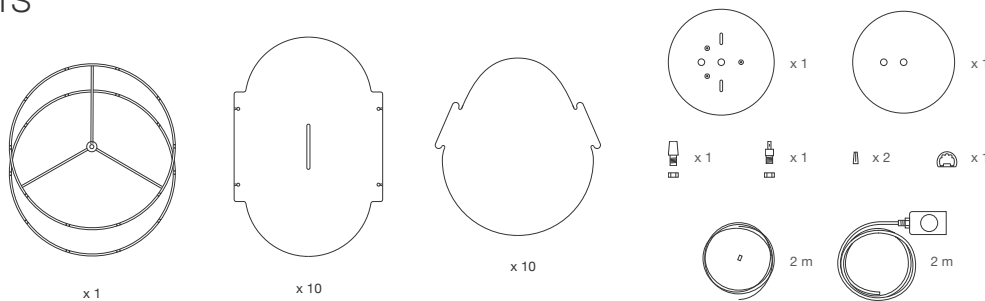

5.

6.

7.

8.

PARTS

MEASURES

D 68 cm / 26.7 in

H 37 cm / 14.5 in