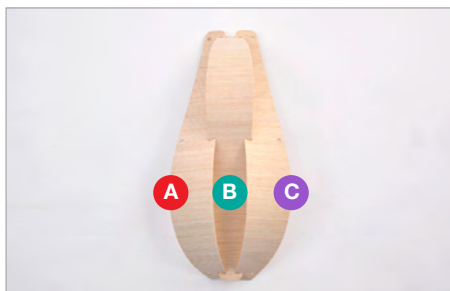

EMILIA 60

WEPLIGHT
ARGENTINA

© 2010 Weplight S.A. All right reserved.

1. Verify the location of the pieces A with holes (2 pieces of 19)

2.

3.

4.

5.

6.

7.

8.

9. Join A wood hole with metal ring with PLASTIC SEAL.

ATTENTION

Once assembled, we suggest to stick mating parts nodes with adhesive for wood.

PARTS

x 1

A

Ring hole
x 2

B

Open holes
x 19

C

Closed holes
x 17

x 1

x 1