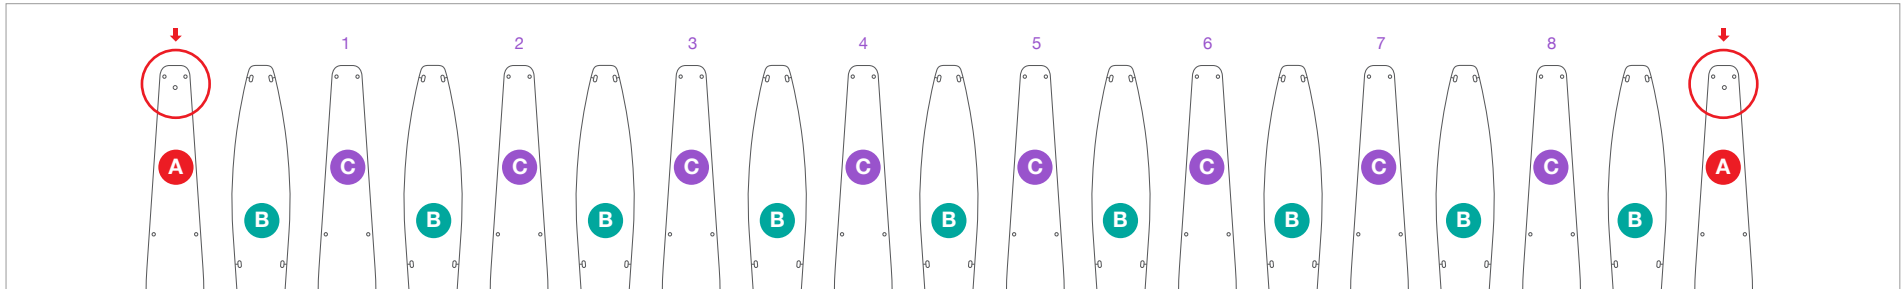

EMILIA 60

WEPLIGHT
ARGENTINA

© 2010 Weplight S.A. All right reserved.

1. Verify the location of the pieces A with holes (2 pieces of 19)

2.

3.

4.

5.

6.

7.

8.

9. Join A wood hole with metal ring with PLASTIC SEAL.

ATTENTION

Once assembled, we suggest to stick mating parts nodes with adhesive for wood.

PARTS

x 1

A

Ring hole
x 2

B

Open holes
x 19

C

Closed holes
x 17

x 1

x 1

MEASURES

D 60 cm / 23.6 in

H 20 cm / 7.9 in

BULB 100 w max.

This product requires professional installation.
Please contact a certificate electrician.

WEPLIGHT
▲ A R G E N T I N A

© 2010 Weplight S.A. All right reserved.