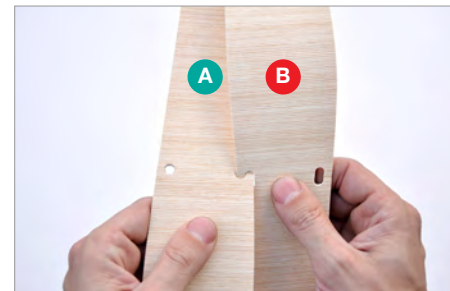

EMILIA 60

WEPLIGHT
ARGENTINA

© 2010 Weplight S.A. All right reserved.

1. Verify the location of the pieces A with holes (2 pieces of 19)

2.

3.

4.

5.

6.

7.

8.

9. Join A wood hole with metal ring with PLASTIC SEAL.

ATTENTION

Once assembled, we suggest to stick mating parts nodes with adhesive for wood.

PARTS

x 1

A

Ring hole
x 2

B

Open holes
x 19

C

Closed holes
x 17

x 1

x 1