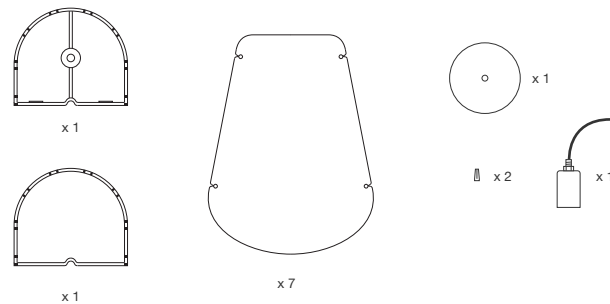

## ATTENTION

Once assembled, we suggest to stick mating parts nodes with adhesive for wood.

## PARTS

## MEASURES

L 35 cm / 13.7 in  
H 30 cm / 11.7 in  
D 22 cm / 8.6 in

BULB Energy Saving 20W Light Bulb

This product requires professional installation.  
Please contact a certificate electrician.