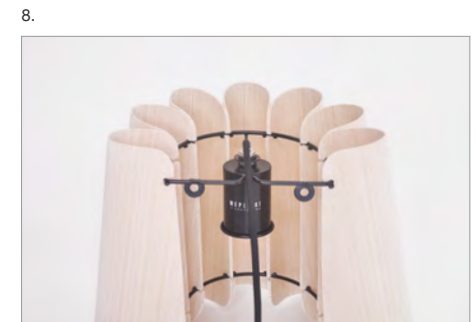

## ATTENTION

Once assembled, we suggest to stick mating parts nodes with adhesive for wood.

## MEASURES

L 35 cm / 13.7 in  
H 30 cm / 11.7 in  
D 22 cm / 8.6 in

BULB Energy Saving 20W Light Bulb

This product requires professional installation.  
Please contact a certificate electrician.