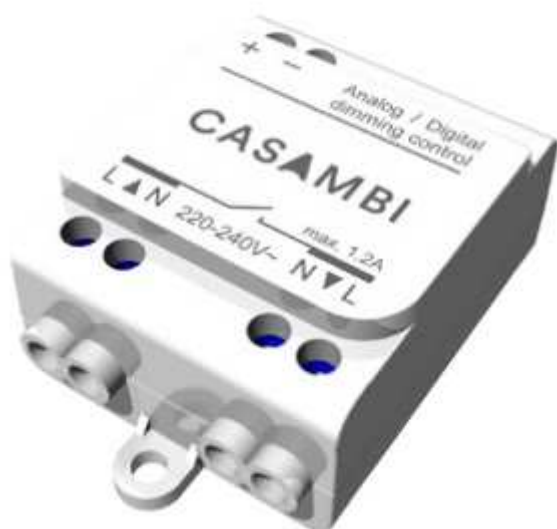

5

ON/OFF

DALI

PUSH-DIM

6

7

8

9

18

19

20

21

22

23

KIT0079 - CASAMBI

DALI / 1-10V

DALI / 1-10V