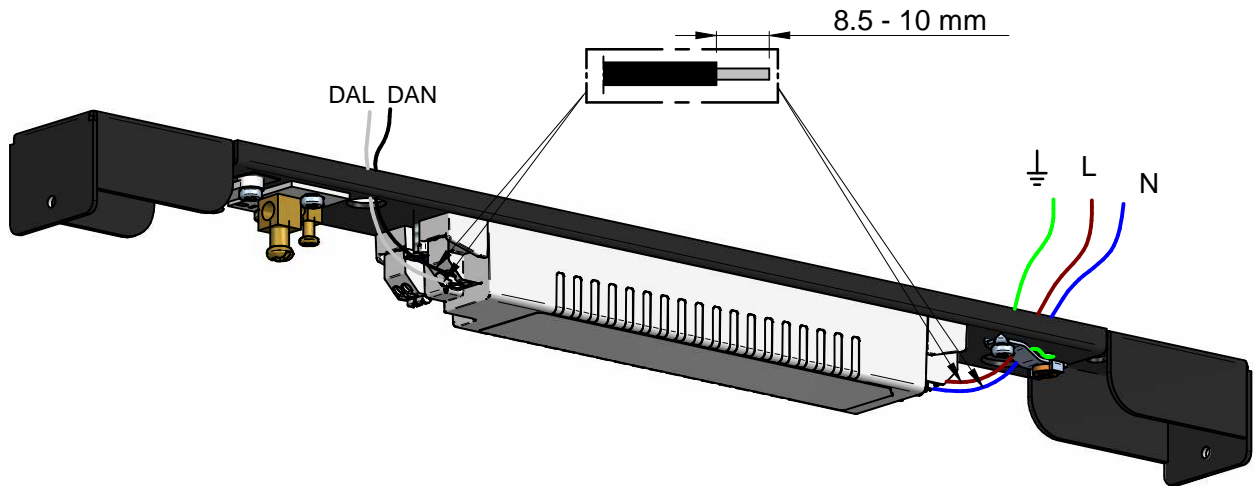

5

ON/OFF

DALI

PUSH-DIM

6

7

8

9

18

19

20

21

22

23

KIT0079 - CASAMBI

DALI / 1-10V

DALI / 1-10V