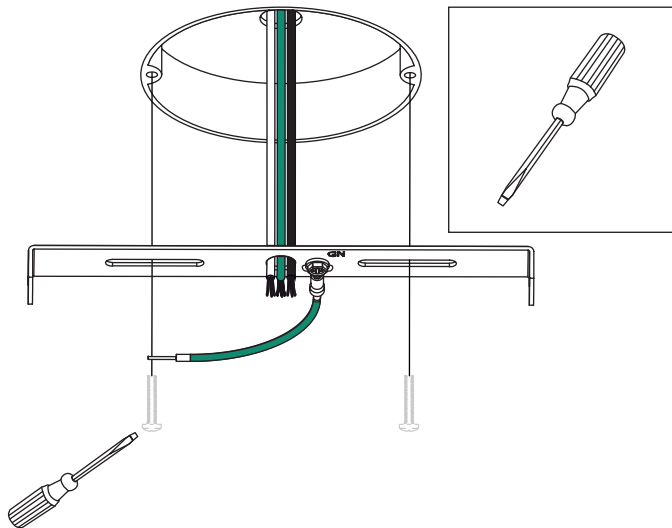

“ The illusion of earthly weightlessness had to be challenged by a light design that defies gravity. ”

ASSEMBLY GUIDE

① x 1 pc.

② x 3 pcs.

Find assembly videos by using the QR code or by going online at our website
umage.com/instructions