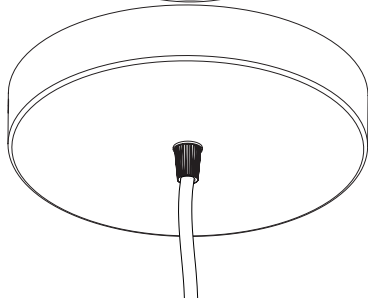

“ The illusion of earthly weightlessness had to be challenged by a light design that defies gravity. ”

ASSEMBLY GUIDE

① x 1 pc.

② x 3 pcs.

Find assembly videos by using the QR code or by going online at our website
umage.com/instructions