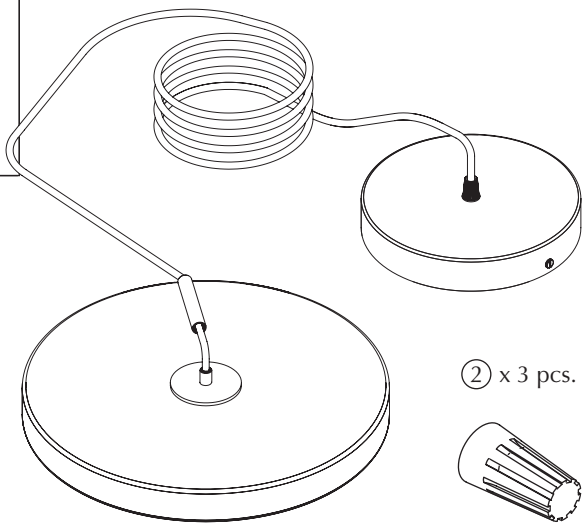

“ The illusion of earthly weightlessness had to be challenged by a light design that defies gravity. ”

ASSEMBLY GUIDE

① x 1 pc.

② x 3 pcs.

Find assembly videos by using the QR code or by going online at our website
umage.com/instructions