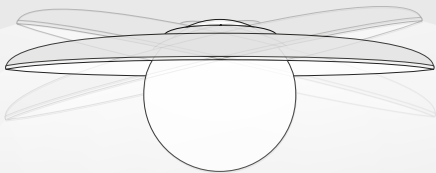

ASSEMBLY GUIDE

Ⓐ x 1 pc.

Find assembly videos by using the QR code or by going online at our website
umage.com/instructions

A

MAX 15W LED BULB
MIN DIAMETER
10 CM/3.9"

E27/E26

E27/E26

A

MAX 15W LED BULB
MIN DIAMETER
10 CM/3.9"

DESIGNED BY
SOREN RAVN CHRISTENSEN

“ To get the perfect
light, you need the
perfect shade. „

CARE AND MAINTENANCE

Please follow the below care and safety instructions to ensure many years of enjoyment with your new design item from UIMAGE.