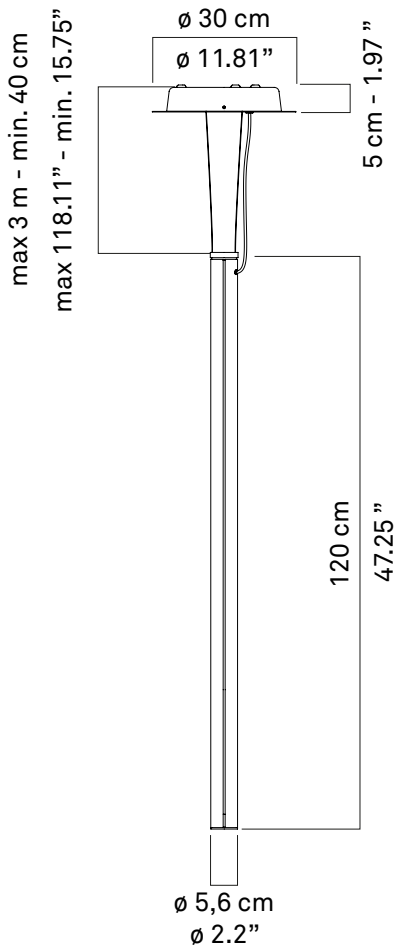

b

D97/1D

D97/2D

kg 4,4 kg

lb 9,7 lb

kg 5,4 kg

lb 11 lb

D97C36

kg 1,9 kg lb 4,18 lb

D97C49

kg 2,25 kg lb 4,96 lb

D97/31

D97/32

Suggested configurations

FLAT VERSION
Body L 90 cm
3 panels 30 x 60 cm

D97/1D +
3 x D97C36

SHIFT VERSION
Body L 120 cm
3 panels 30 x 60 cm

D97/2D +
3 x D97C36

MIXED VERSION
Body L 120 cm
1 panel 30 x 60 cm
1 panel 30 x 75 cm
1 panel 30 x 90 cm

D97/2D +
3 x D97C36
1 x D97C37
1 x D97C39

FLAT VERSION
Body L 120 cm
3 panels 30 x 90 cm

D97/2D +
3 x D97C39

FLAT VERSION
Body L 90 cm
3 panels 45 x 60 cm

D97/1D +
3 x D97C46

SHIFT VERSION
Body L 120 cm
3 panels 45 x 60 cm

D97/2D +
3 x D97C46

MIXED VERSION
Body L 120 cm
1 panel 45 x 60 cm
1 panel 45 x 75 cm
1 panel 45 x 90 cm