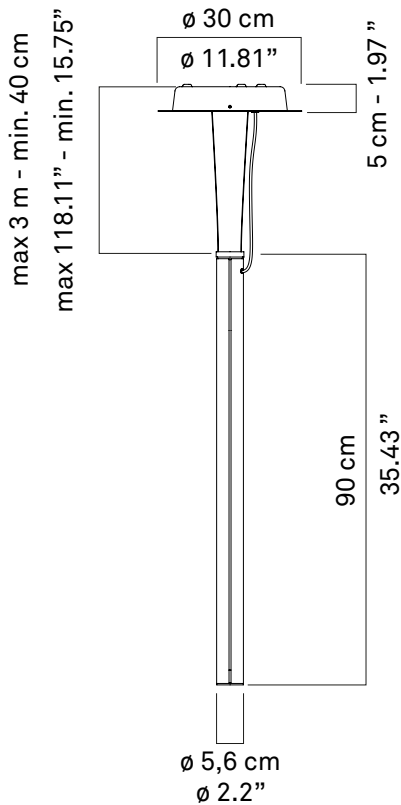

b

D97/1D

D97/2D

kg 4,4 kg

lb 9,7 lb

kg 5,4 kg

lb 11 lb

D97C36

kg 1,9 kg lb 4,18 lb

D97C49

kg 2,25 kg lb 4,96 lb

D97/31

D97/32

Suggested configurations

FLAT VERSION
Body L 90 cm
3 panels 30 x 60 cm

D97/1D +
3 x D97C36

SHIFT VERSION
Body L 120 cm
3 panels 30 x 60 cm

D97/2D +
3 x D97C36

MIXED VERSION
Body L 120 cm
1 panel 30 x 60 cm
1 panel 30 x 75 cm
1 panel 30 x 90 cm

D97/2D +
3 x D97C36
1 x D97C37
1 x D97C39

FLAT VERSION
Body L 120 cm
3 panels 30 x 90 cm

D97/2D +
3 x D97C39

FLAT VERSION
Body L 90 cm
3 panels 45 x 60 cm

D97/1D +
3 x D97C46

SHIFT VERSION
Body L 120 cm
3 panels 45 x 60 cm

D97/2D +
3 x D97C46

MIXED VERSION
Body L 120 cm
1 panel 45 x 60 cm
1 panel 45 x 75 cm
1 panel 45 x 90 cm