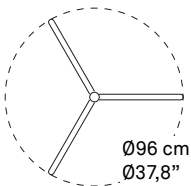

kg 1,9 kg lb 4,18 lb

D97C49

kg 2,25 kg lb 4,96 lb

D97/31

D97/32

Suggested configurations

FLAT VERSION
Body L 90 cm
3 panels 30 x 60 cm

D97/1D +
3 x D97C36

SHIFT VERSION
Body L 120 cm
3 panels 30 x 60 cm

D97/2D +
3 x D97C36

MIXED VERSION
Body L 120 cm
1 panel 30 x 60 cm
1 panel 30 x 75 cm
1 panel 30 x 90 cm

D97/2D +
3 x D97C36
1 x D97C37
1 x D97C39

FLAT VERSION
Body L 120 cm
3 panels 30 x 90 cm

D97/2D +
3 x D97C39

FLAT VERSION
Body L 90 cm
3 panels 45 x 60 cm

D97/1D +
3 x D97C46

SHIFT VERSION
Body L 120 cm
3 panels 45 x 60 cm

D97/2D +
3 x D97C46

MIXED VERSION
Body L 120 cm
1 panel 45 x 60 cm
1 panel 45 x 75 cm
1 panel 45 x 90 cm