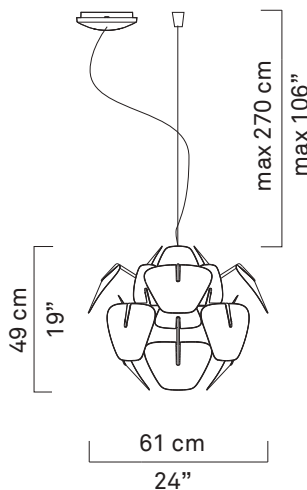

HOPE

design Francisco Gomez Paz / Paolo Rizzatto

**LUCE
PLAN**

D66

D66/12

D66/18

D66/12

kg 1,5 kg

lb 3.3 lb

150 W
A-21
med. base

150W
T-10
halogen shielded
med. base

D66/18

x 1

x 2

x 18

x 18

x 18

kg 2,2 kg **lb** 14.9 lb

150 W
A-21
med. base

150W
T-10
halogen shielded
med. base

1

OFF

1.1

L black
noir
negro

6.3

X

✓

6.4

(p. 14)

www.luceplan.com

D660IA109