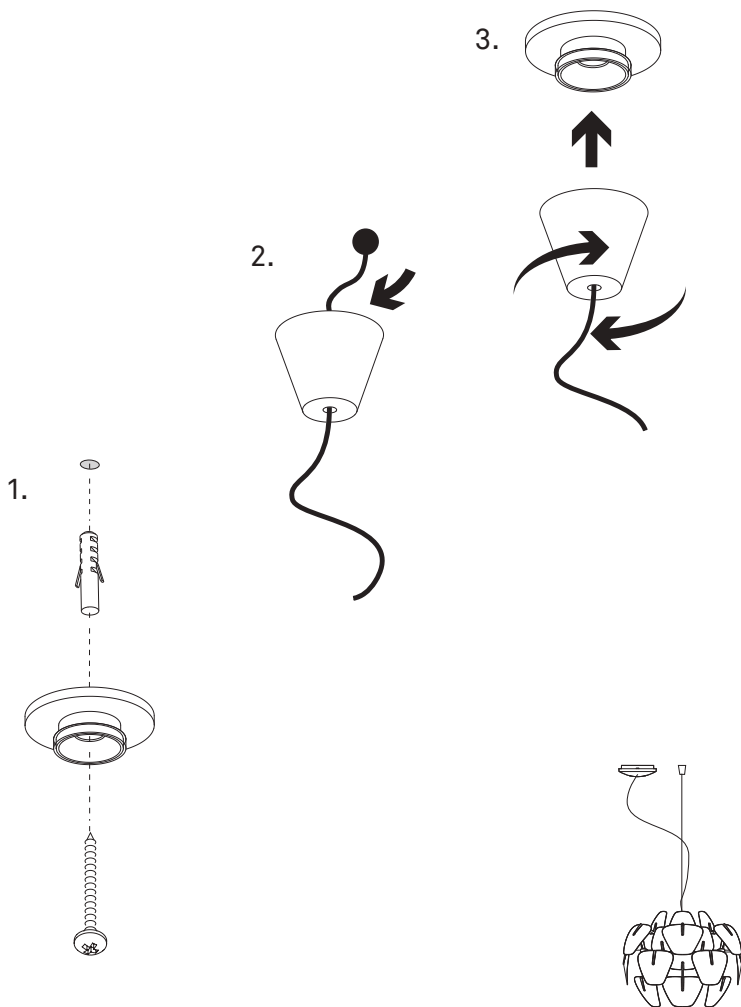

2

D66/12 - D66/18