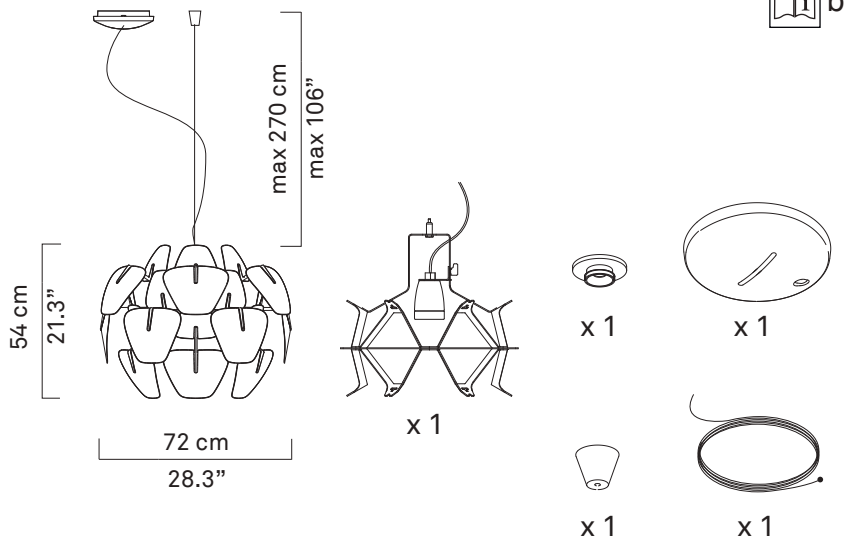

lb 3.3 lb

150 W
A-21
med. base

150W
T-10
halogen shielded
med. base

D66/18

x 1

x 2

x 18

x 18

x 18

kg 2,2 kg **lb** 14.9 lb

150 W
A-21
med. base

150W
T-10
halogen shielded
med. base

1

OFF

1.1

L black
noir
negro

6.3

X

✓

6.4

(p. 14)

www.luceplan.com

D660IA109