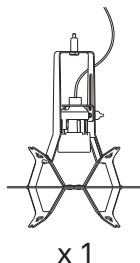

HOPE

design Francisco Gomez Paz / Paolo Rizzatto

**LUCE
PLAN**

D66

D66/12

D66/18

D66/12

kg 1,5 kg

lb 3.3 lb

150 W
A-21
med. base

150W
T-10
halogen shielded
med. base

D66/18

x 1

x 2

x 18

x 18