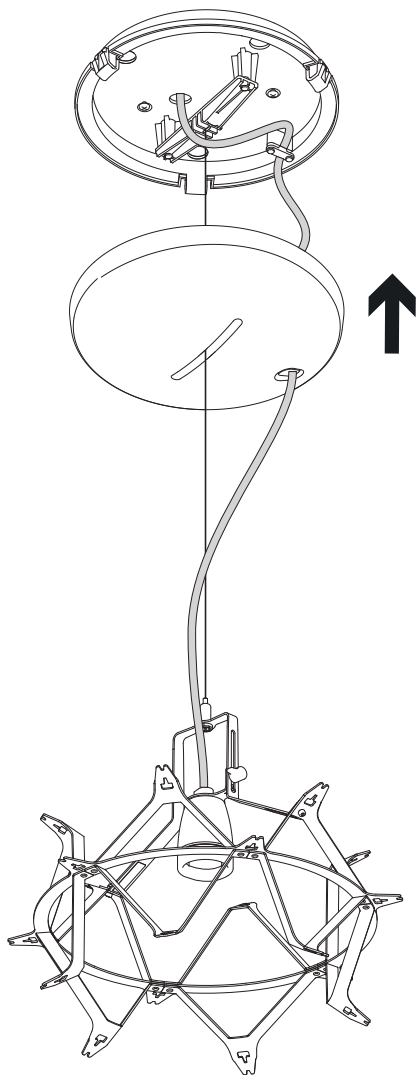

HOPE

design Francisco Gomez Paz / Paolo Rizzatto

**LUCE
PLAN**

D66

D66/12

D66/18

D66/12

kg 1,5 kg

lb 3.3 lb

150 W
A-21
med. base

150W
T-10
halogen shielded
med. base

D66/18

x 1

x 2

x 18

x 18

N white
blanc
blanco

⏏ yellow/green
jaune/vert
amarillo/verde

2

 D66/12 - D66/18

2.1

1.

2.

3.

2

 D66/12 - D66/18

3

3.1

3.2

4

4.1

4.2