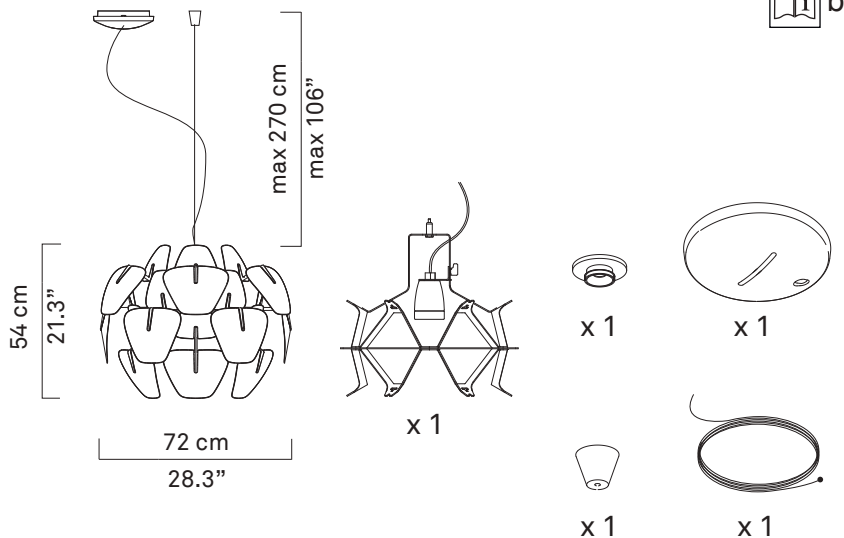

lb 3.3 lb

150 W
A-21
med. base

150W
T-10
halogen shielded
med. base

D66/18

x 1

x 2

x 18

x 18

x 18

kg 2,2 kg **lb** 14.9 lb

150 W
A-21
med. base

150W
T-10
halogen shielded
med. base

1

OFF

1.1

L black
noir
negro

5

1.

2.

3.

5.1

5.2

6

x1