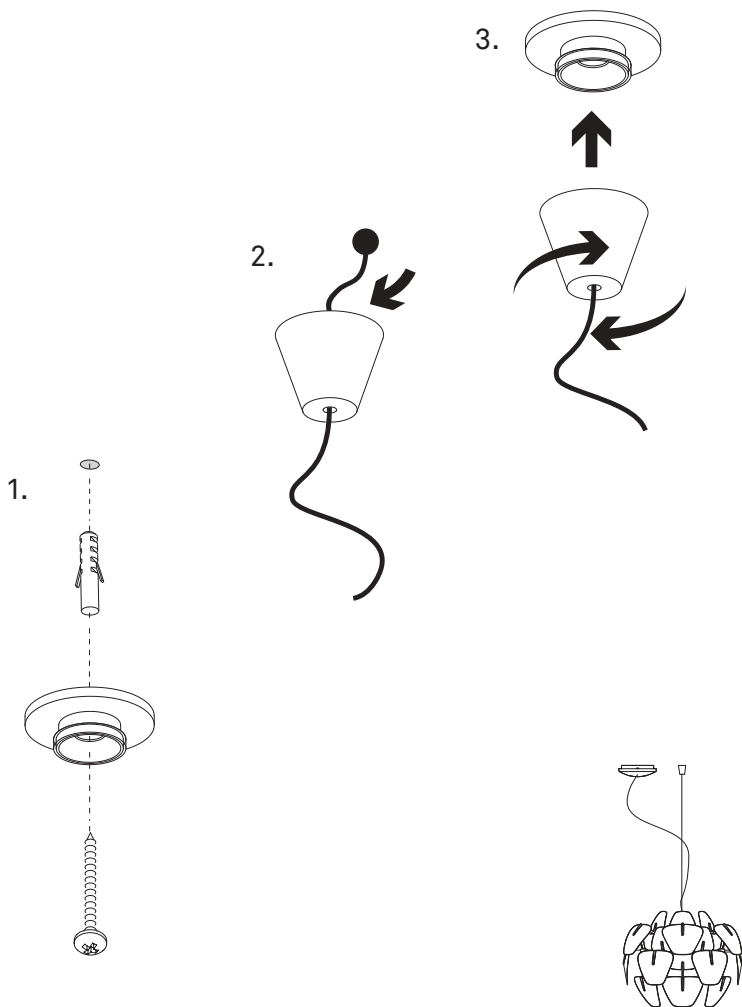

2

D66/12 - D66/18