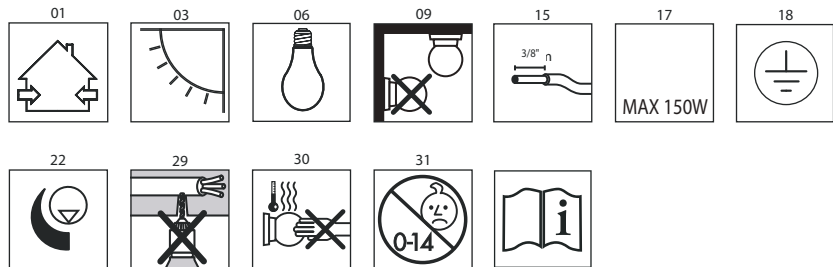

D66/12

D66/18