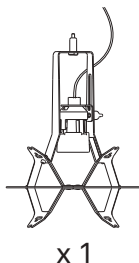

HOPE

design Francisco Gomez Paz / Paolo Rizzatto

**LUCE
PLAN**

D66

D66/12

D66/18

D66/12

kg 1,5 kg

lb 3.3 lb

150 W
A-21
med. base

150W
T-10
halogen shielded
med. base

D66/18

x 1

x 2

x 18

x 18

x 18

kg 2,2 kg **lb** 14.9 lb

150 W
A-21
med. base

150W
T-10
halogen shielded
med. base

1

OFF

1.1

L black
noir
negro