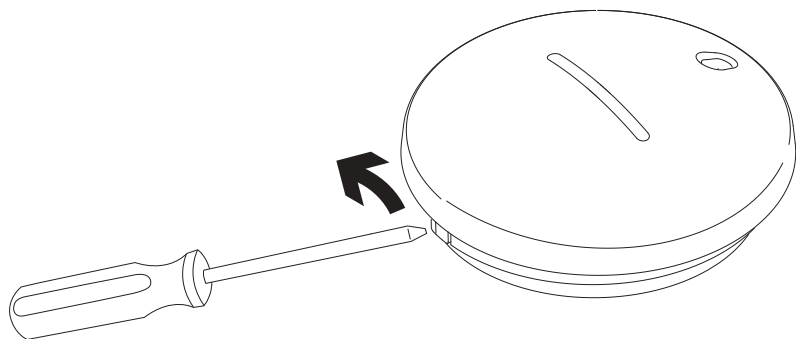

lb 3.3 lb

150 W
A-21
med. base

150W
T-10
halogen shielded
med. base

D66/18

x 1

x 2

x 18

x 18

x 18

kg 2,2 kg **lb** 14.9 lb

150 W
A-21
med. base

150W
T-10
halogen shielded
med. base

1

OFF

1.1

L black
noir
negro