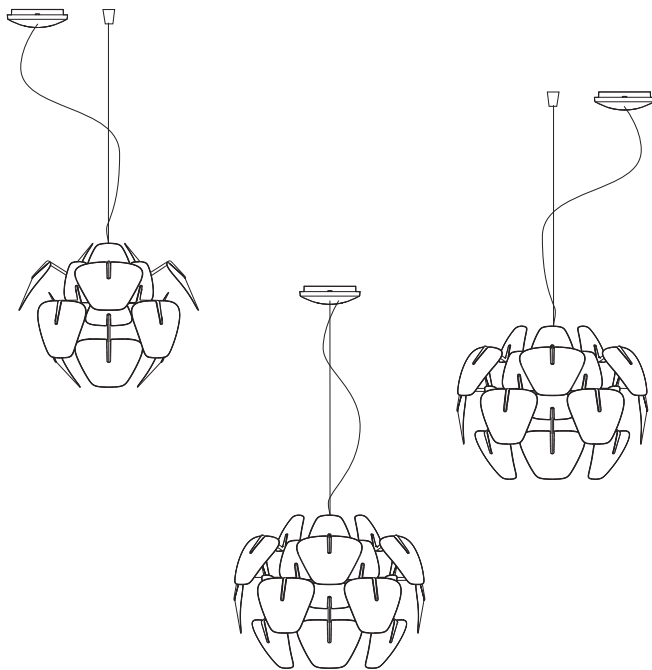

HOPE

design Francisco Gomez Paz / Paolo Rizzatto

**LUCE
PLAN**

D66

D66/12

D66/18

D66/12

kg 1,5 kg

lb 3.3 lb

150 W
A-21
med. base

150W
T-10
halogen shielded
med. base

D66/18

x 1

x 2

x 18

x 18

x 18

kg 2,2 kg **lb** 14.9 lb

150 W
A-21
med. base

150W
T-10
halogen shielded
med. base

1

OFF

1.1

L black
noir
negro