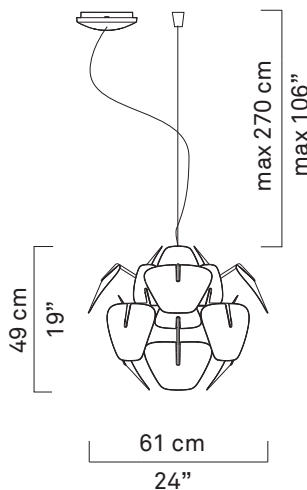

HOPE

design Francisco Gomez Paz / Paolo Rizzatto

**LUCE
PLAN**

D66

D66/12

D66/18

D66/12

kg 1,5 kg

lb 3.3 lb

150 W
A-21
med. base

150W
T-10
halogen shielded
med. base

D66/18

x 1

x 2

x 18

x 18

x 18

kg 2,2 kg **lb** 14.9 lb

150 W
A-21
med. base

150W
T-10
halogen shielded
med. base

1

OFF

1.1

L black
noir
negro

5

1.

2.

3.

5.1

5.2

6

x1