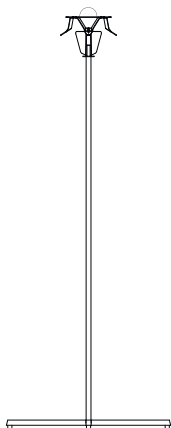

HOPE

design Francisco Gomez Paz / Paolo Rizzatto

**LUCE
PLAN**

D66

D66/8a

D66/8ti

D66/8a

49 cm
19.3"

x1

x1

45,6 cm

18"

x8

x8

x8

x1

150W
A-21
med. base

150W T-10
halogen shielded
med. base

23W
CFEL
med. base

1 D66/8ti

1.1

1.2

1.3

1.4

2

2.1

2.2

3

1.

2.

3.

3.1