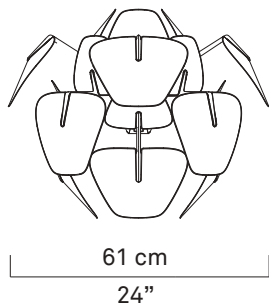

HOPE

design Francisco Gomez Paz / Paolo Rizzatto

**LUCE
PLAN**

D66

D66/8a

D66/8ti

D66/8a

49 cm
19.3"

x1

x1

45,6 cm

18"

x8

x8

x8

x1

1.7

2.

3.

1.8

1.9

D66/8ti

kg 4 kg

lb 8.8 lb