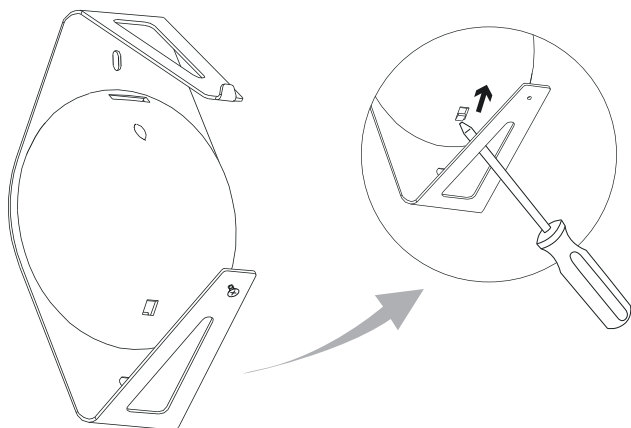

x1

x1

45,6 cm

18"

x8

x8

x8

x1

x2

kg 1,1 kg

lb 2.4 lb

150W
A-21
med. base

150W T-10
halogen shielded
med. base

23W
CFEL
med. base

1

 D66/8a