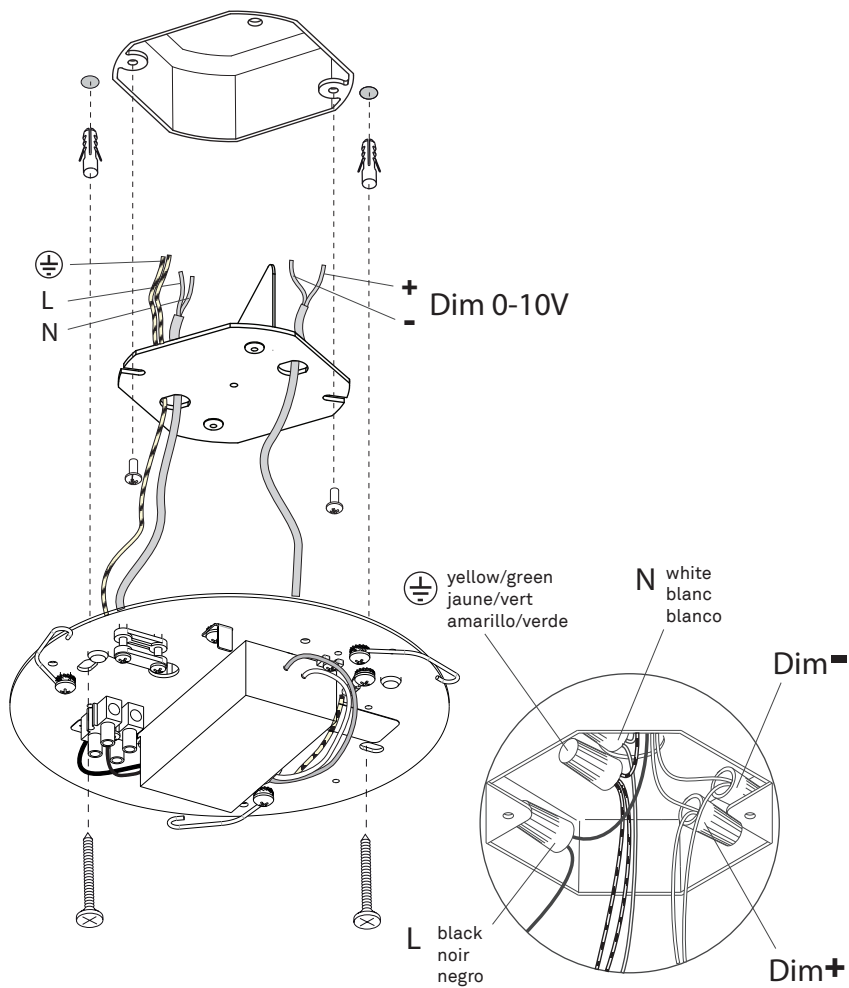

kg 2,0 kg

lb 4.4 lb

D88s + D88/2

kg 2,0 kg

lb 4.4 lb

CAPPUCCINA

design Inga Sempé

D88s

x1

x1

x1

x1

D88/1

D88/2

1

2