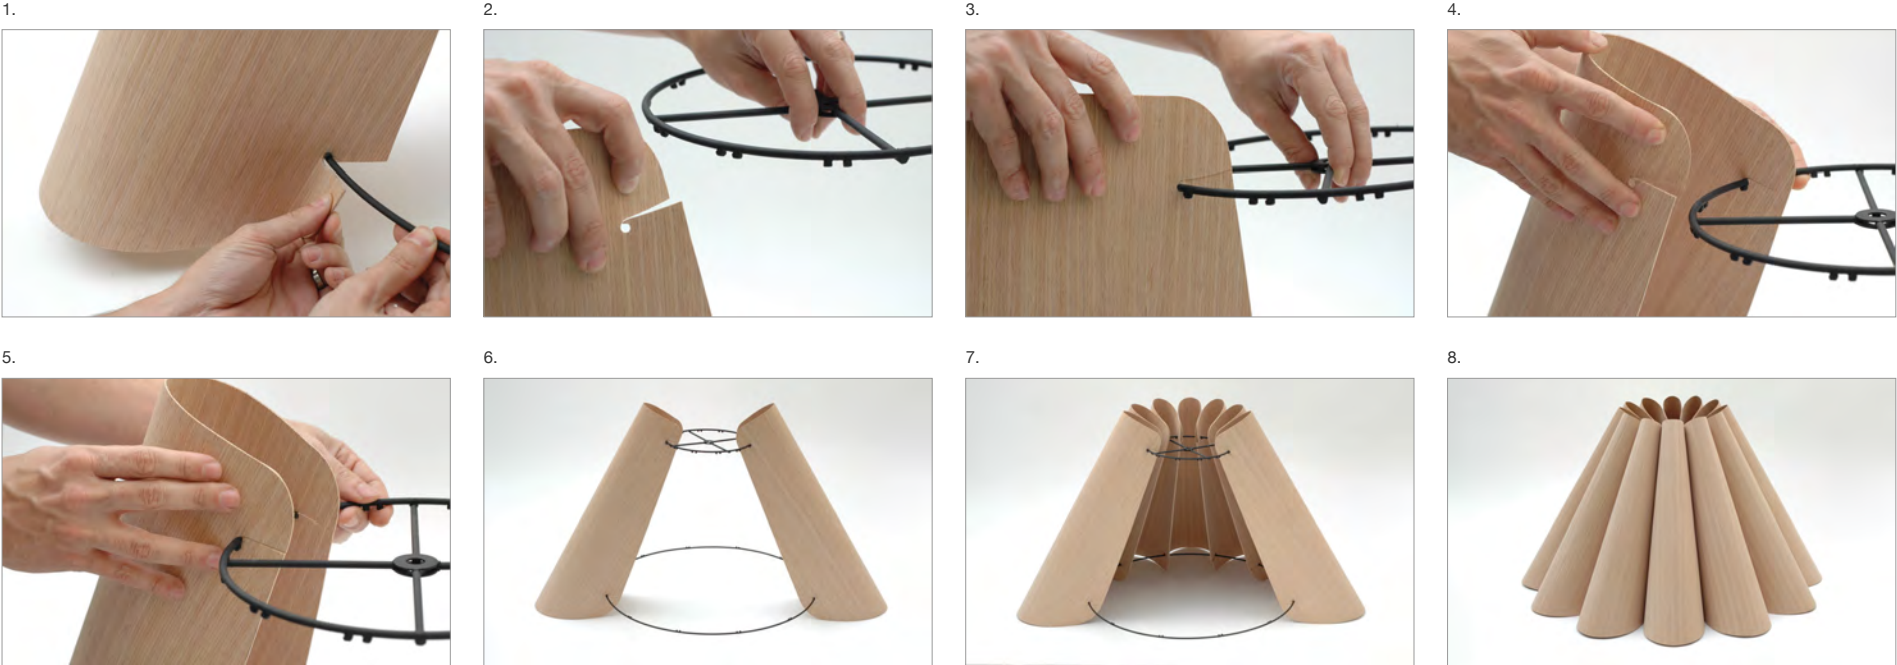

LORA 105

WEPLIGHT
ARGENTINA

© 2010 Weplight S.A. All right reserved.

ATTENTION

Once assembled, we suggest to stick mating parts nodes with adhesive for wood.

PARTS

MEASURES

D 105 cm / 41.5 in
H 62 cm / 24.5 in
BULB 100 w max.