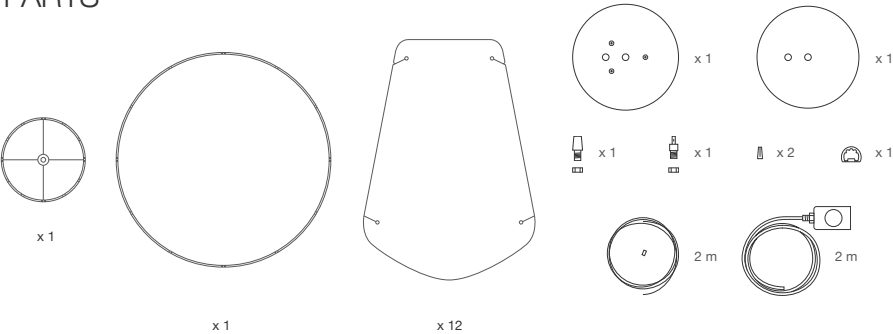

LORA 105

WEPLIGHT
ARGENTINA

© 2010 Weplight S.A. All right reserved.

ATTENTION

Once assembled, we suggest to stick mating parts nodes with adhesive for wood.

PARTS

MEASURES

D 105 cm / 41.5 in
H 62 cm / 24.5 in
BULB 100 w max.