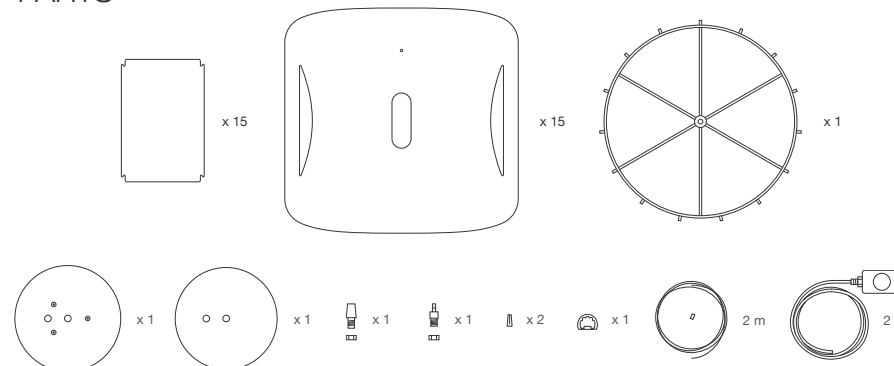

6.

7.

8.

## PARTS

## MEASURES

D 75.5 cm. / 29.7 in

H 42 cm. / 16.5 in

BULB 100 w max.

This product requires professional installation.  
Please contact a certificate electrician.