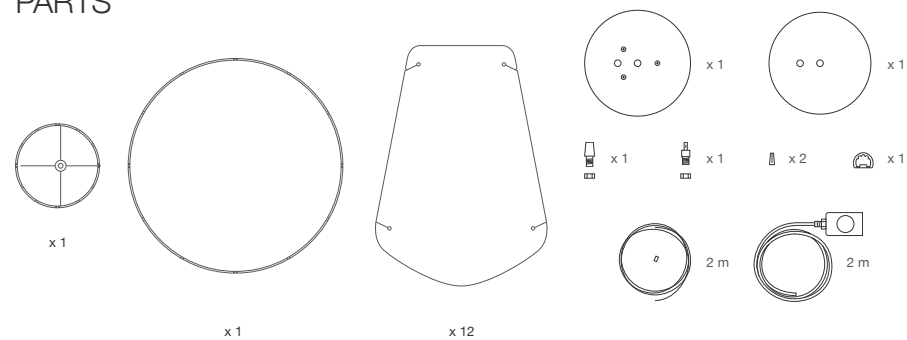

LORA

58

WEPLIGHT
ARGENTINA

© 2010 Weplight S.A. All right reserved.

ATTENTION

Once assembled, we suggest to stick mating parts nodes with adhesive for wood.

PARTS

MEASURES

D 58 cm / 22.8 in

H 36 cm / 14.2 in

BULB 100 w max.

This product requires professional installation.
Please contact a certificate electrician.