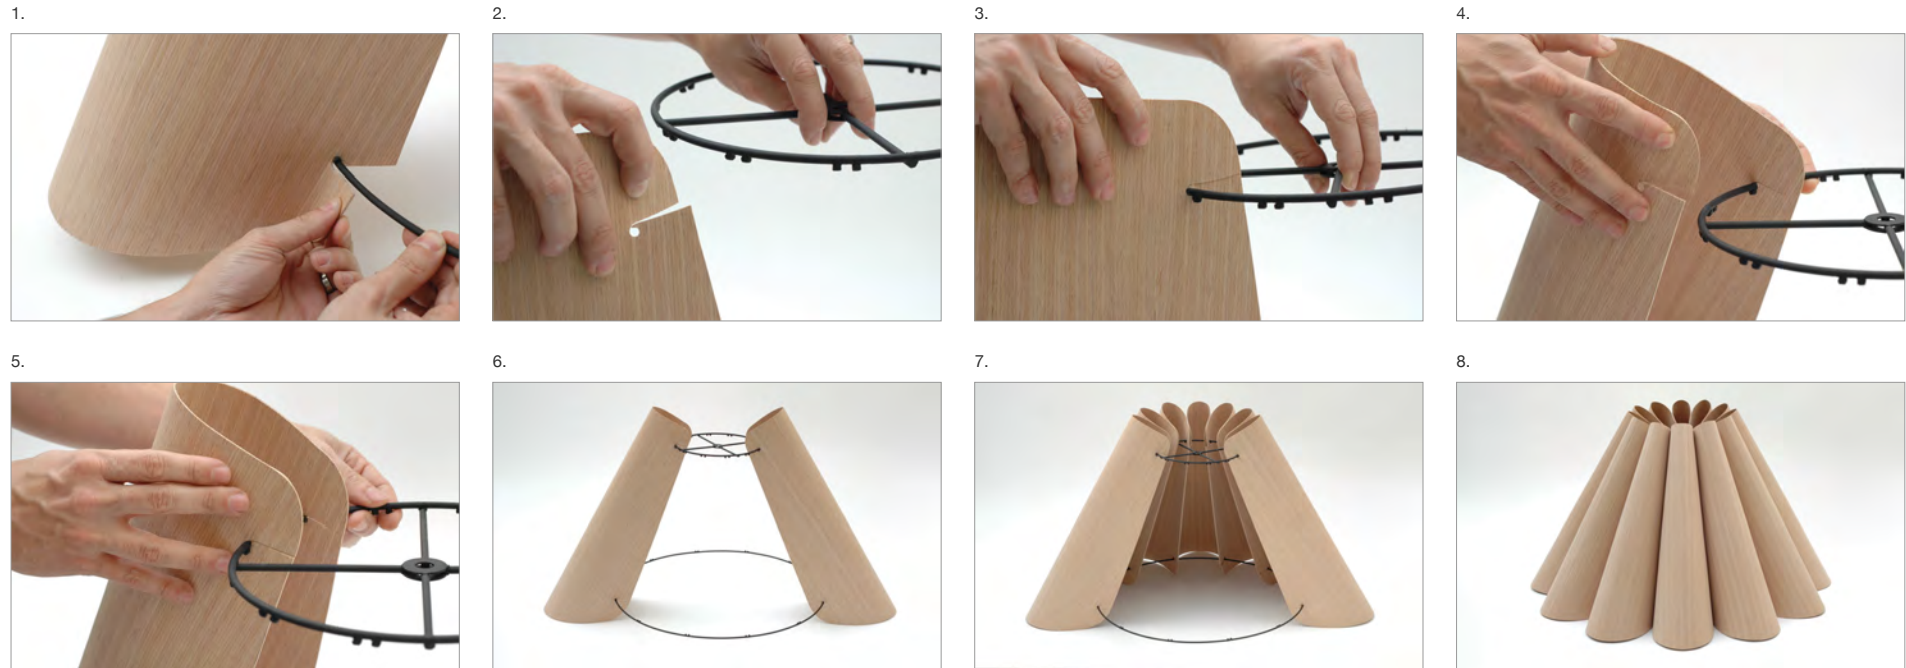

LORA

58

WEPLIGHT
ARGENTINA

© 2010 Weplight S.A. All right reserved.

ATTENTION

Once assembled, we suggest to stick mating parts nodes with adhesive for wood.

PARTS

MEASURES

D 58 cm / 22.8 in

H 36 cm / 14.2 in

BULB 100 w max.

This product requires professional installation.
Please contact a certificate electrician.