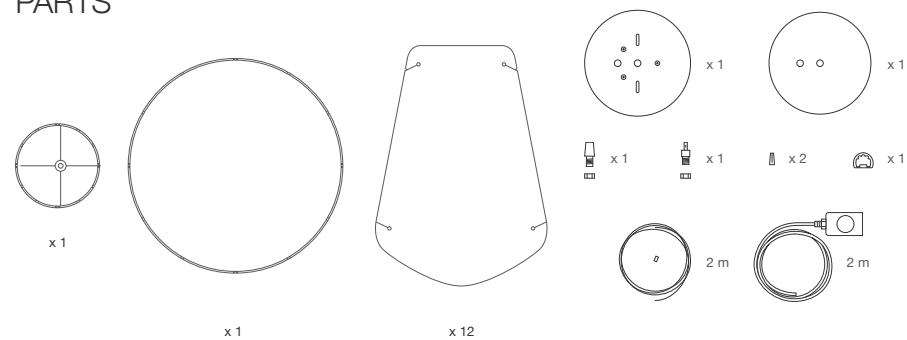

## ATTENTION

Once assembled, we suggest to stick mating parts nodes with adhesive for wood.

## PARTS

## MEASURES

D 70 cm / 27.5 in

H 42 cm / 16.5 in

BULB 100 w max.

This product requires professional installation.  
Please contact a certificate electrician.