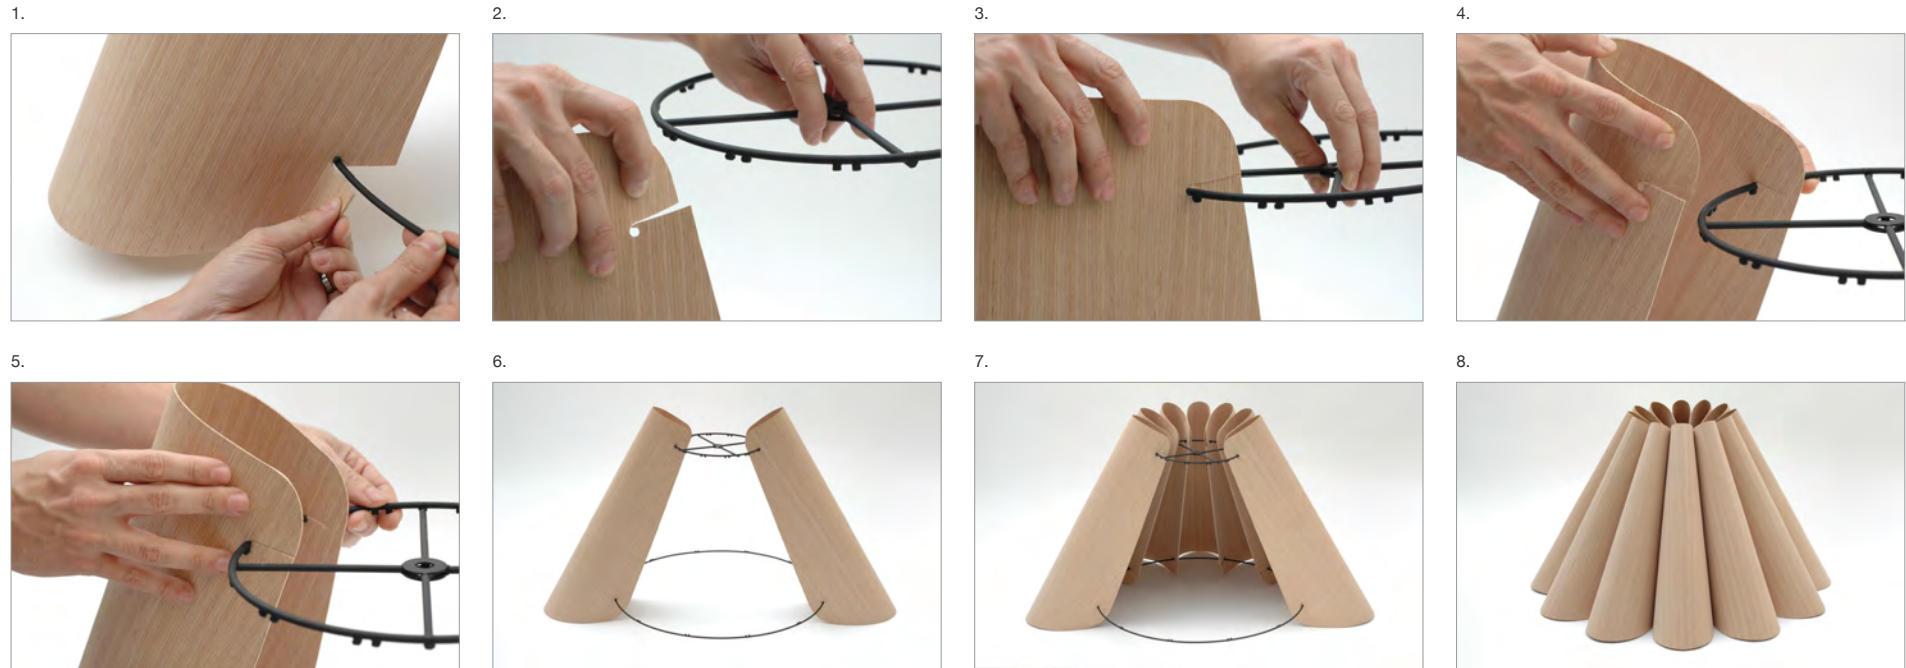

## ATTENTION

Once assembled, we suggest to stick mating parts nodes with adhesive for wood.

## PARTS

## MEASURES

D 70 cm / 27.5 in

H 42 cm / 16.5 in

BULB 100 w max.

This product requires professional installation.  
Please contact a certificate electrician.