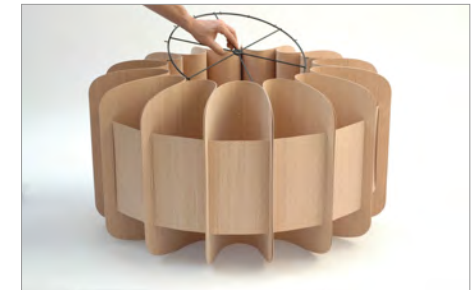

6.

7.

8.

ATTENTION

Once assembled, we suggest to stick mating parts nodes with adhesive for wood.

PARTS

MEASURES

D 85 cm. / 33.5 in
H 47.3 cm. / 18.6 in