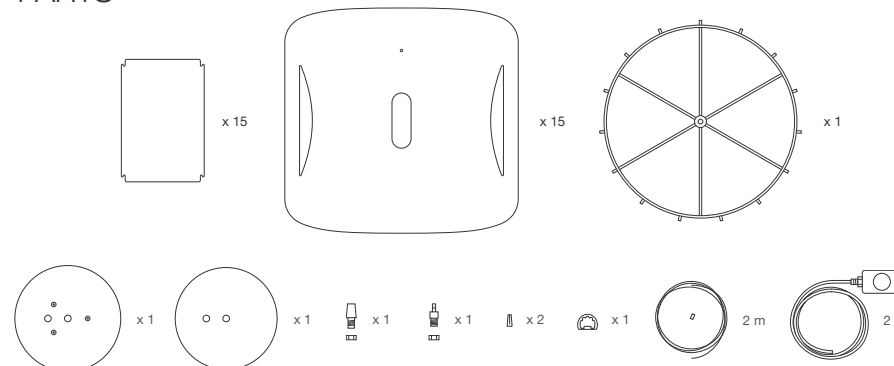

6.

7.

8.

ATTENTION

Once assembled, we suggest to stick mating parts nodes with adhesive for wood.

PARTS

MEASURES

D 85 cm. / 33.5 in
H 47.3 cm. / 18.6 in