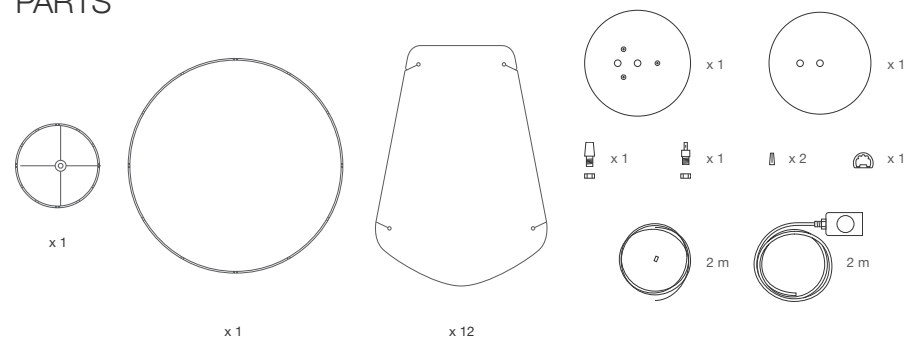

LORA 80

WEPLIGHT
ARGENTINA

© 2010 Weplight S.A. All right reserved.

ATTENTION

Once assembled, we suggest to stick mating parts nodes with adhesive for wood.

PARTS

MEASURES

D 80 cm. / 31.5 in

H 50 cm. / 19.7 in

BULB 100 w max.

This product requires professional installation.
Please contact a certificate electrician.