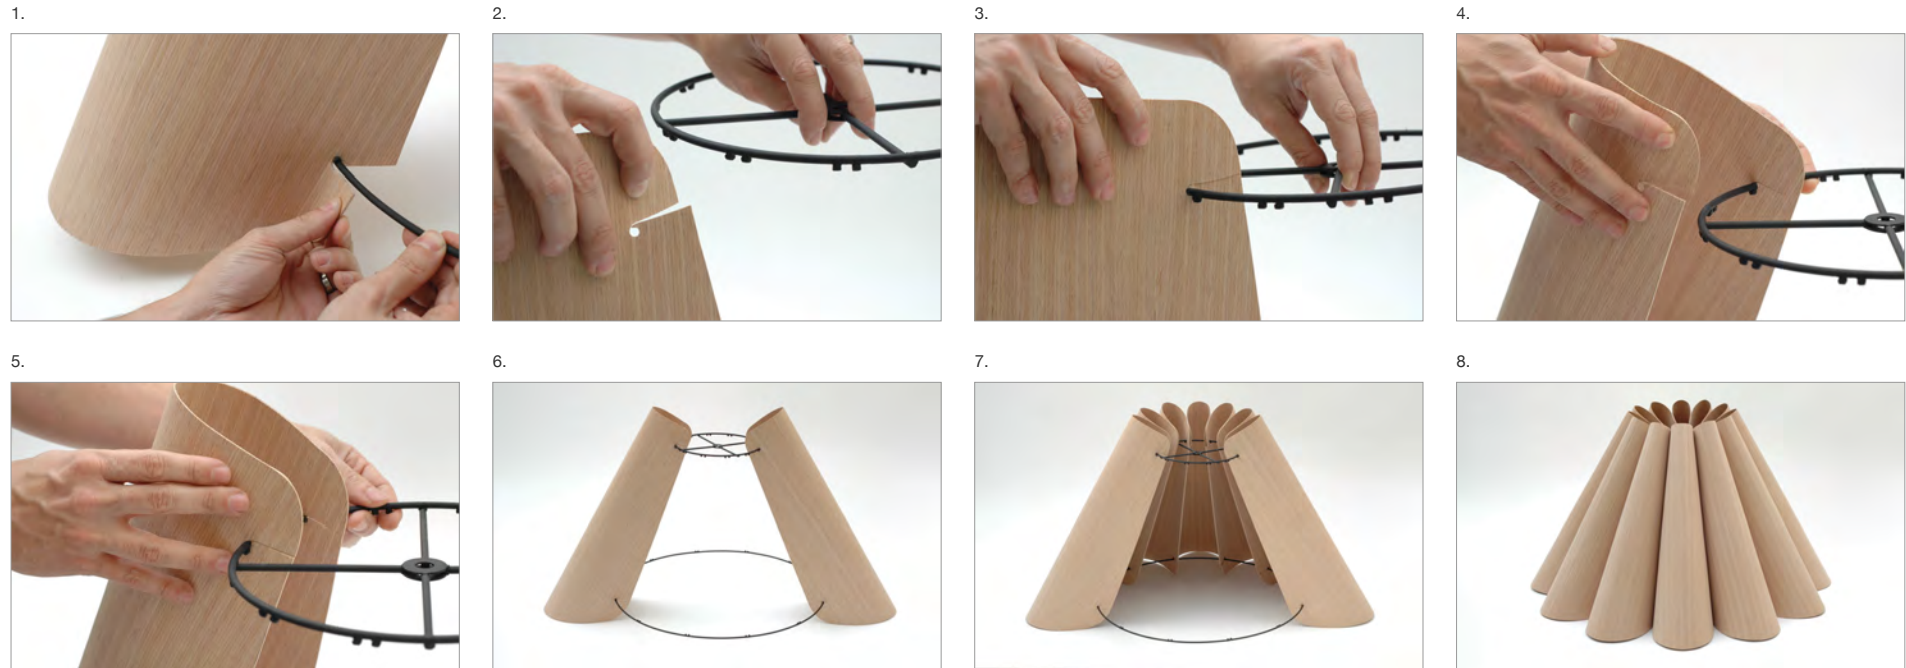

LORA 80

WEPLIGHT
ARGENTINA

© 2010 Weplight S.A. All right reserved.

ATTENTION

Once assembled, we suggest to stick mating parts nodes with adhesive for wood.

PARTS

MEASURES

D 80 cm. / 31.5 in

H 50 cm. / 19.7 in

BULB 100 w max.

This product requires professional installation.
Please contact a certificate electrician.