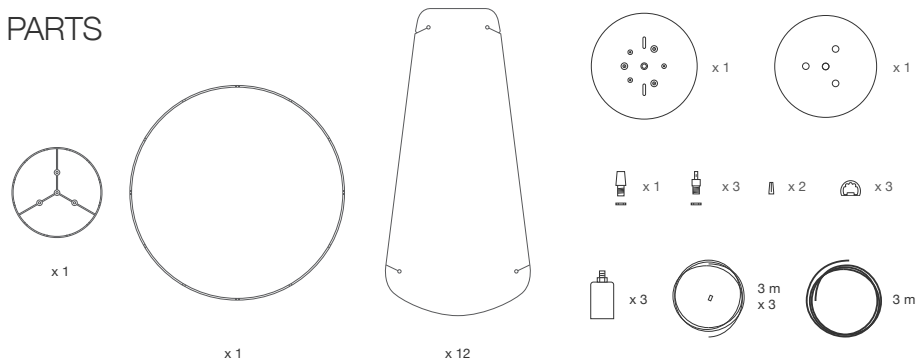

## PARTS

## MEASURES

D 124 cm / 48.8 in  
H 200 cm / 78.7 in

BULB Par 38 100 w ( x 3)

This product requires professional installation.  
Please contact a certificate electrician.