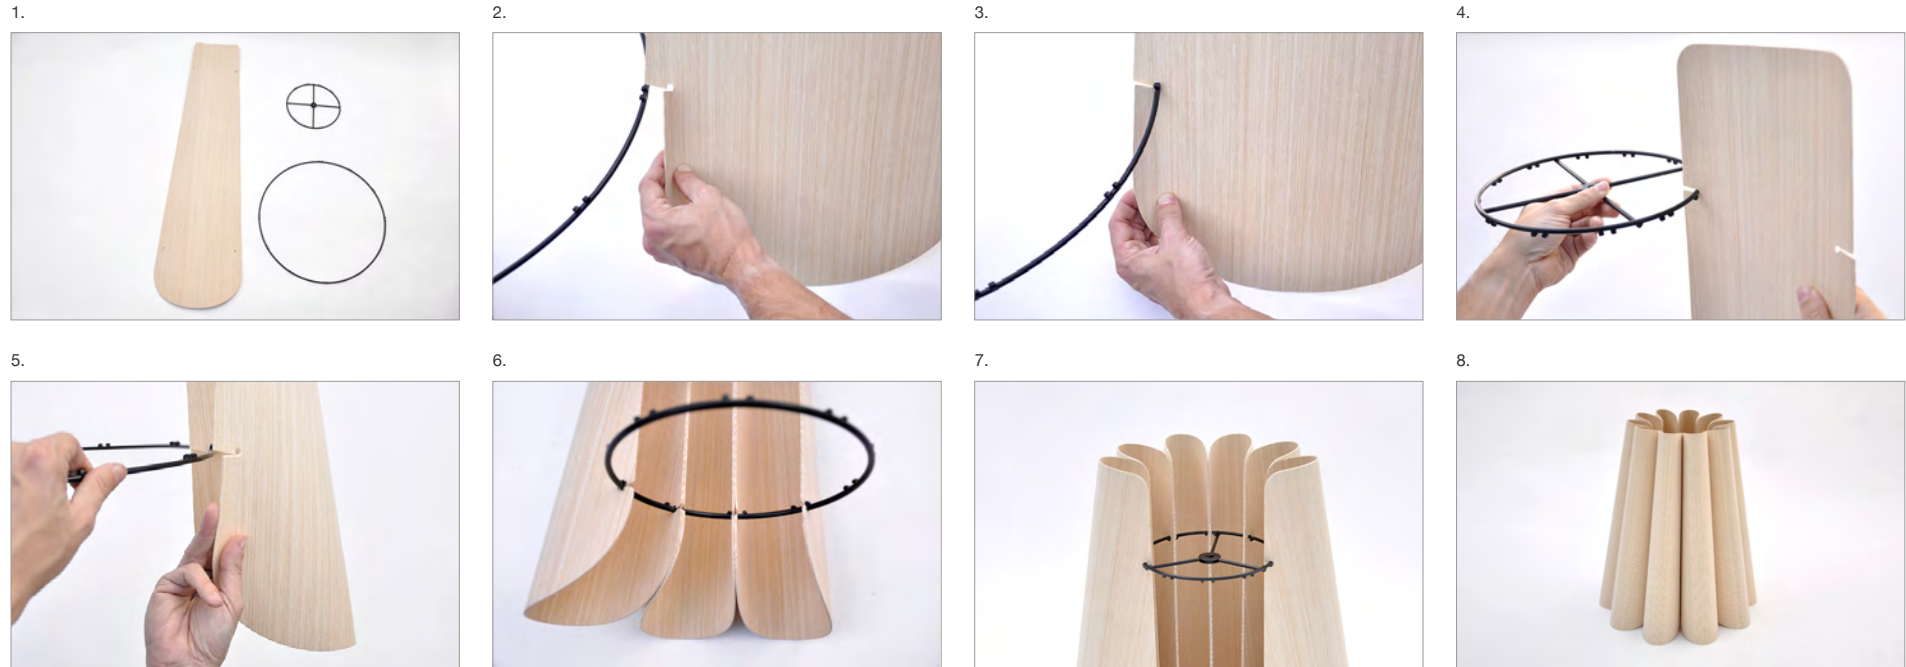

## ATTENTION

Once assembled, we suggest to stick mating parts nodes with adhesive for wood.

## PARTS

## MEASURES

D 124 cm / 48.8 in  
H 200 cm / 78.7 in

BULB Par 38 100 w ( x 3)

This product requires professional installation.  
Please contact a certificate electrician.