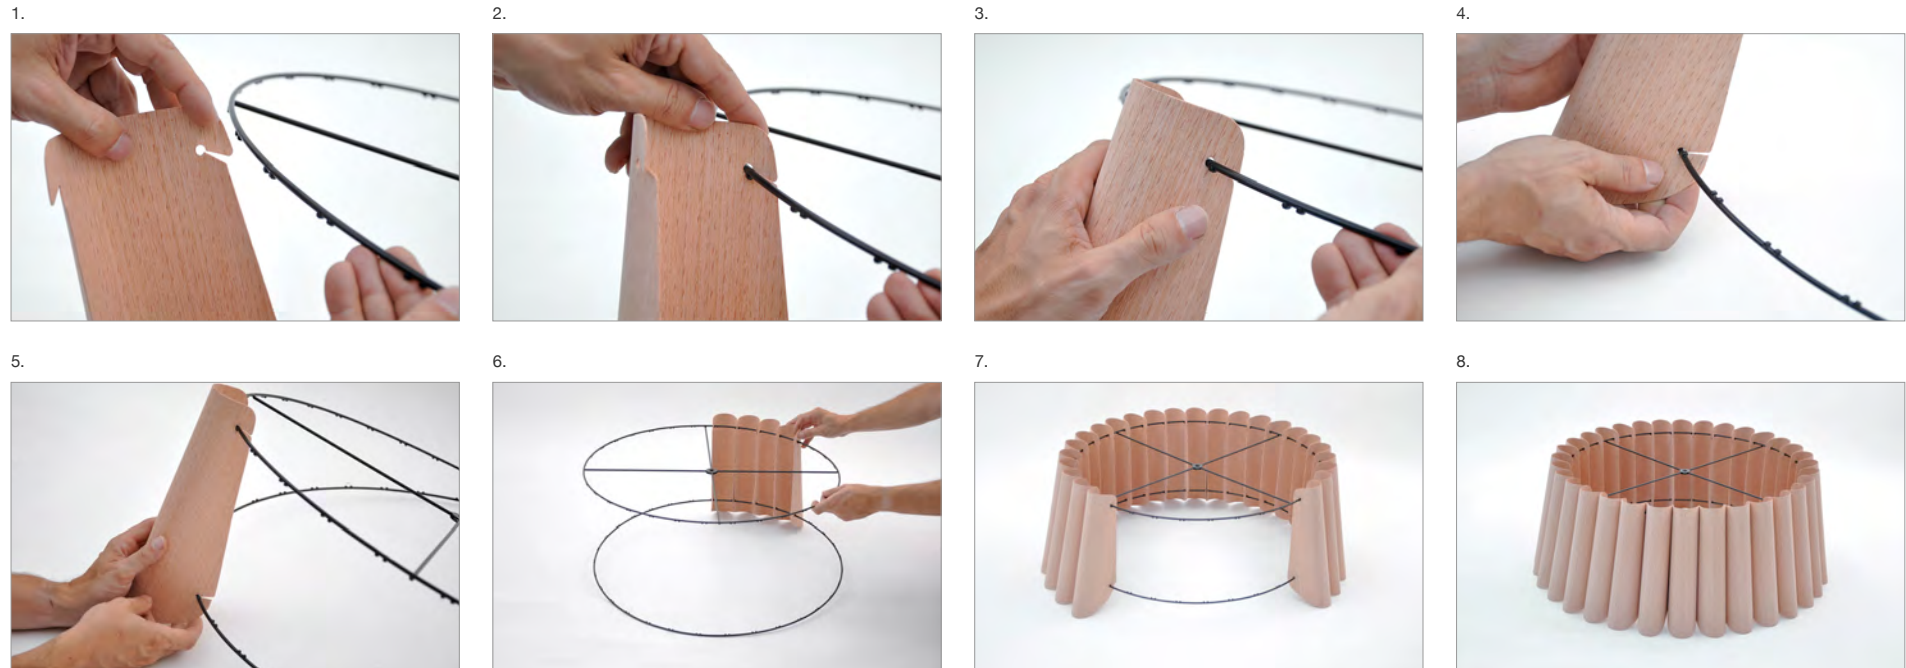

RENATA

80

WEPLIGHT
 ▲ ARGENTINA

© 2010 Weplight S.A. All right reserved.

ATTENTION

Once assembled, we suggest to stick mating parts nodes with adhesive for wood.

PARTS

MEASURES

D 80 cm / 31.5 in
 H 30 cm / 11.7 in
 BULB 100 w max.

This product requires professional installation.
 Please contact a certificate electrician.