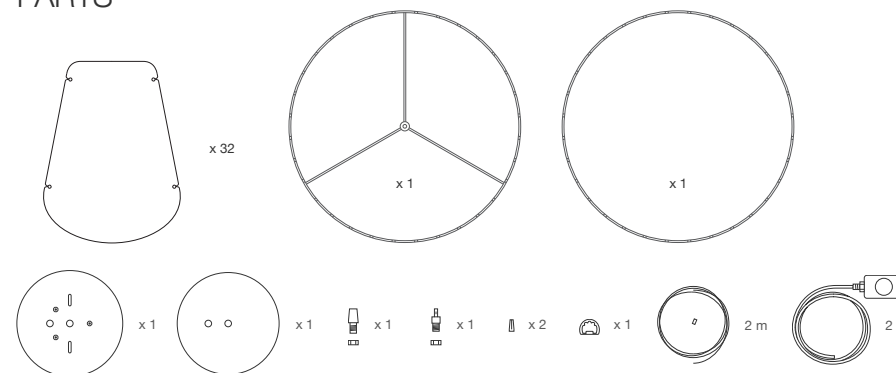

RENATA

80

WEPLIGHT
 ▲ ARGENTINA

© 2010 Weplight S.A. All right reserved.

ATTENTION

Once assembled, we suggest to stick mating parts nodes with adhesive for wood.

PARTS

MEASURES

D 80 cm / 31.5 in
 H 30 cm / 11.7 in
 BULB 100 w max.

This product requires professional installation.
 Please contact a certificate electrician.