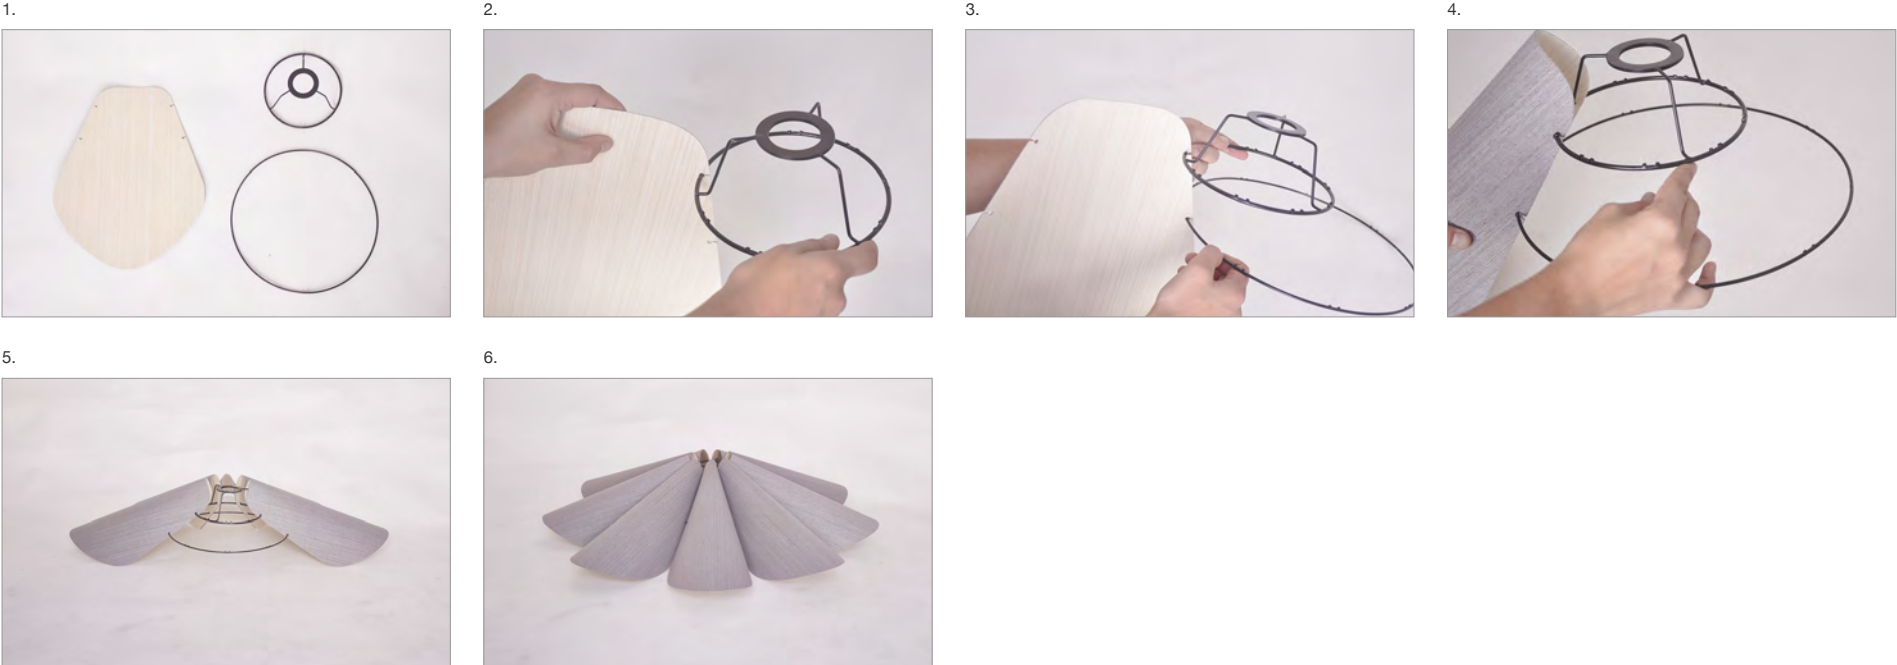

### ATTENTION

Once assembled, we suggest to stick mating parts nodes with adhesive for wood.

### PARTS

### MEASURES

D 160 cm / 63 in  
H 42 cm / 16.5 in  
BULB 100 w max.

This product requires professional installation.  
Please contact a certificate electrician.