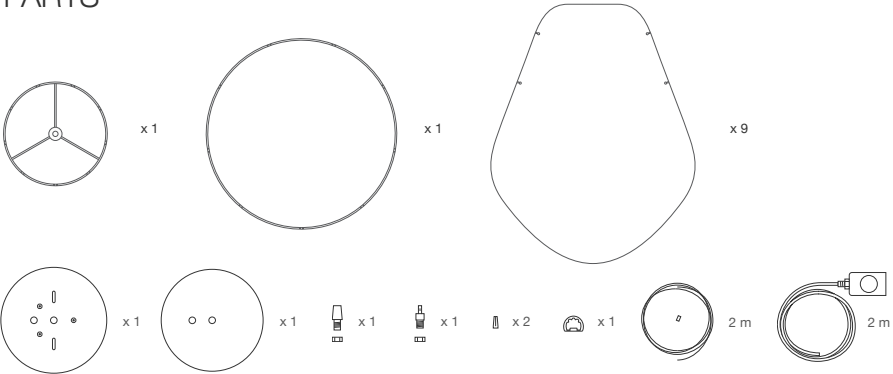

### ATTENTION

Once assembled, we suggest to stick mating parts nodes with adhesive for wood.

### PARTS

### MEASURES

D 160 cm / 63 in  
H 42 cm / 16.5 in  
BULB 100 w max.

This product requires professional installation.  
Please contact a certificate electrician.