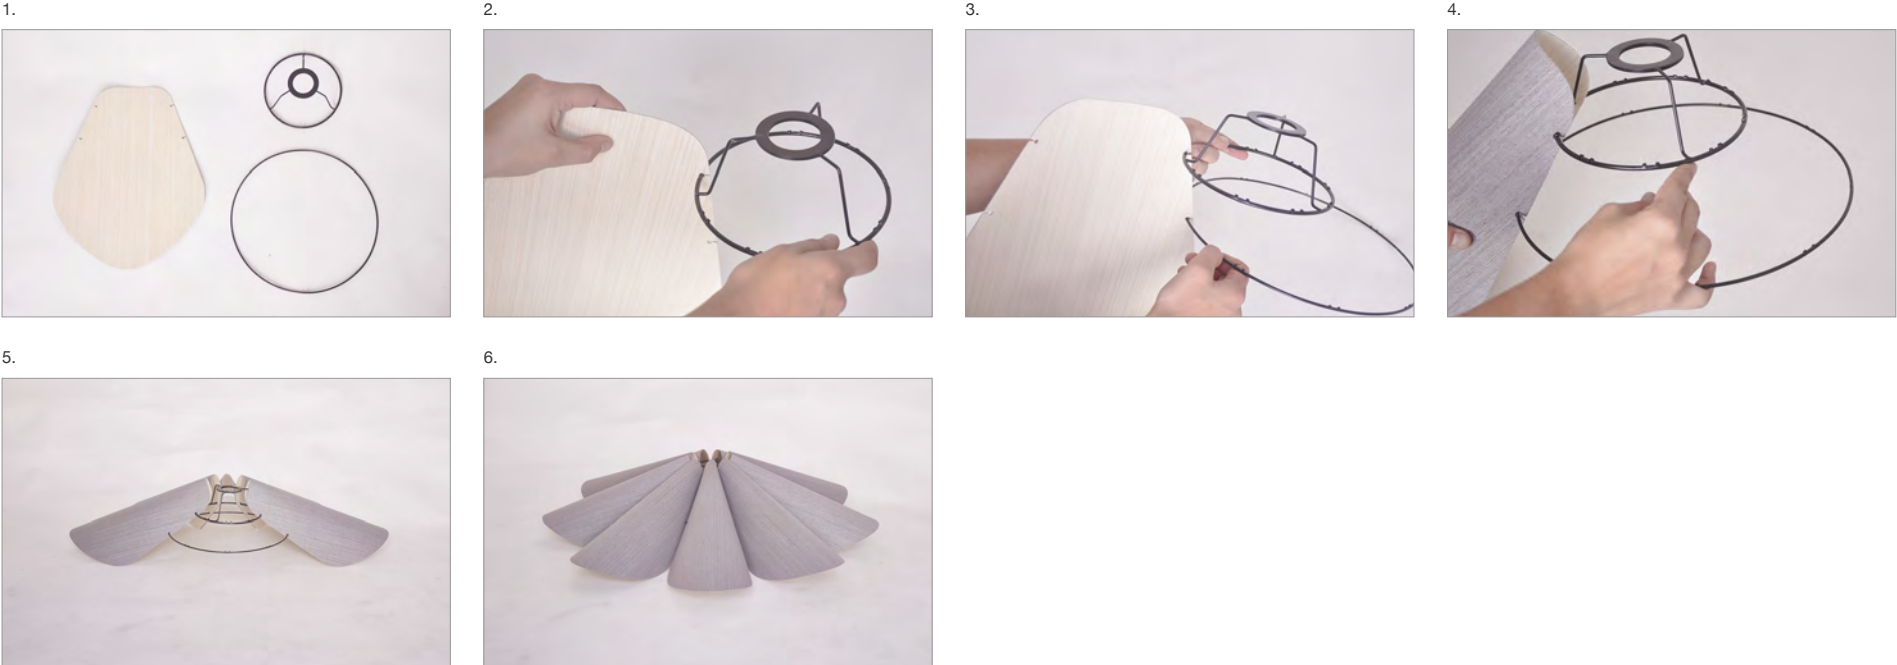

DELFINA 100

WEPLIGHT
ARGENTINA

© 2018 Weplight S.A. All right reserved.

ATTENTION

Once assembled, we suggest to stick mating parts nodes with adhesive for wood.

PARTS

MEASURES

D 100 cm / 39.4 in
H 26 cm / 10.2 in
BULB 100 w max.