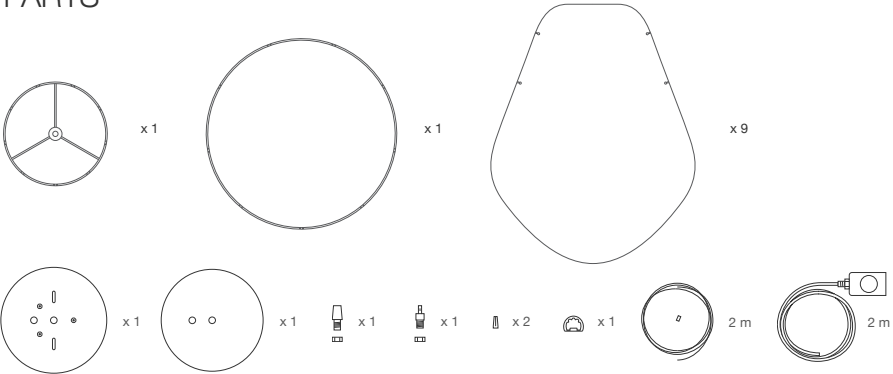

DELFINA 100

WEPLIGHT
ARGENTINA

© 2018 Weplight S.A. All right reserved.

ATTENTION

Once assembled, we suggest to stick mating parts nodes with adhesive for wood.

PARTS

MEASURES

D 100 cm / 39.4 in
H 26 cm / 10.2 in
BULB 100 w max.