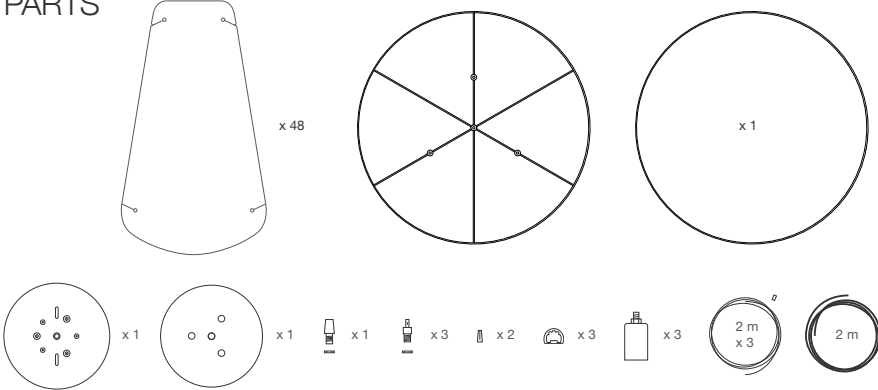

RENATA 116 L

WEPLIGHT
ARGENTINA

© 2010 Weplight S.A. All right reserved.

ATTENTION

Once assembled, we suggest to stick mating parts nodes with adhesive for wood.

PARTS

MEASURES

D 116 cm / 45.6 in
H 47 cm / 18.5 in

BULB 100 w max. x 3

This product requires professional installation.
Please contact a certificate electrician.