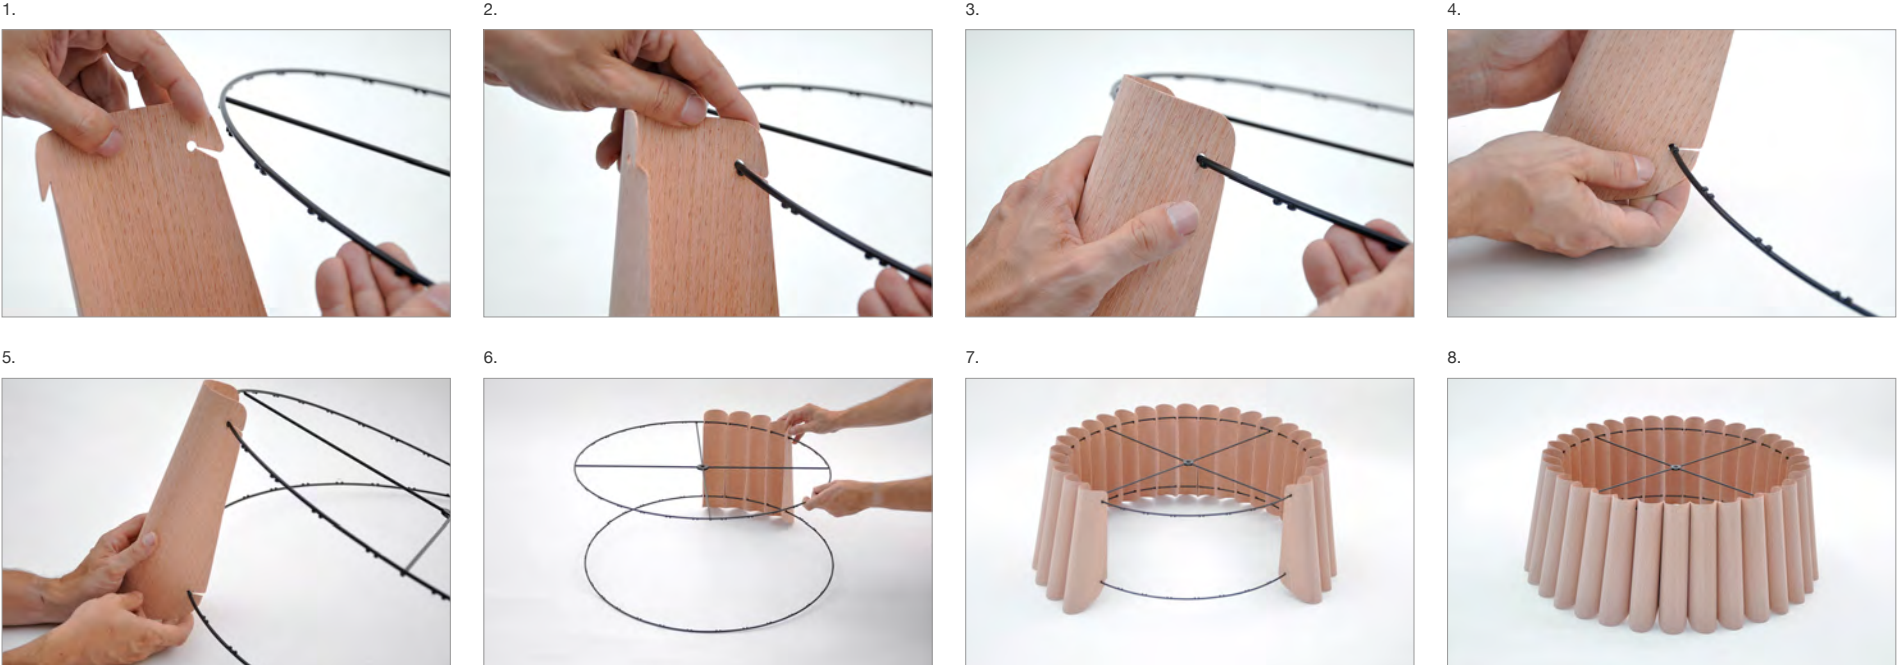

RENATA 116 L

WEPLIGHT
ARGENTINA

© 2010 Weplight S.A. All right reserved.

ATTENTION

Once assembled, we suggest to stick mating parts nodes with adhesive for wood.

PARTS

MEASURES

D 116 cm / 45.6 in
H 47 cm / 18.5 in

BULB 100 w max. x 3

This product requires professional installation.
Please contact a certificate electrician.