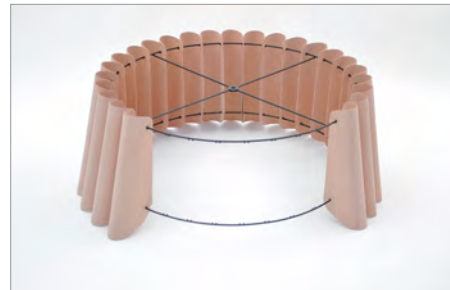

5.

6.

7.

8.

ATTENTION

Once assembled, we suggest to stick mating parts nodes with adhesive for wood.

PARTS

MEASURES

D 56 cm / 22 in
H 30 cm / 11.7 in
BULB 100 w max.

This product requires professional installation.
Please contact a certificate electrician.