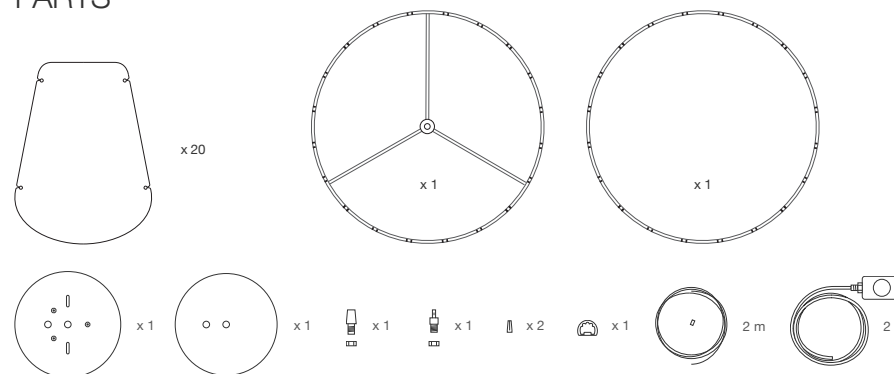

5.

6.

7.

8.

ATTENTION

Once assembled, we suggest to stick mating parts nodes with adhesive for wood.

PARTS

MEASURES

D 56 cm / 22 in
H 30 cm / 11.7 in
BULB 100 w max.

This product requires professional installation.
Please contact a certificate electrician.