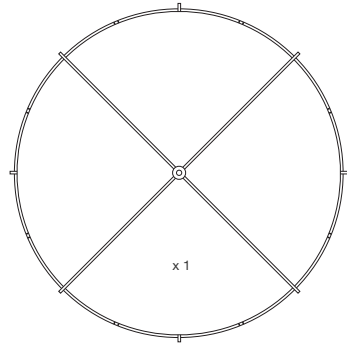

8.

9.

10. Repeat steps 8 and 9.

11. Once assembled, we suggest to stick mating parts nodes with adhesive for wood.

## PARTS

## MEASURES

D 80 cm / 31.5 in

H 33 cm / 13 in

BULB 100 w max.

This product requires professional installation.  
Please contact a certificate electrician.

WEPLIGHT  
▲ ARGENTINA

© 2010 Weplight S.A. All right reserved.