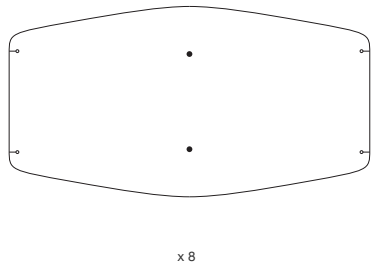

## PARTS

## MEASURES

D 80 cm / 31.5 in

H 33 cm / 13 in

BULB 100 w max.

This product requires professional installation.  
Please contact a certificate electrician.

WEPLIGHT  
▲ ARGENTINA

© 2010 Weplight S.A. All right reserved.