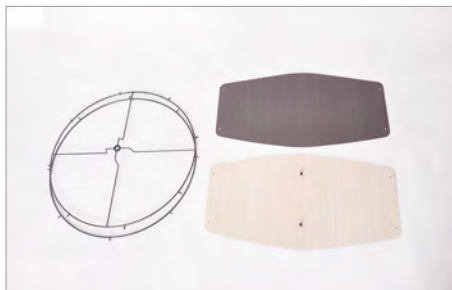

PAULINA

80

1.