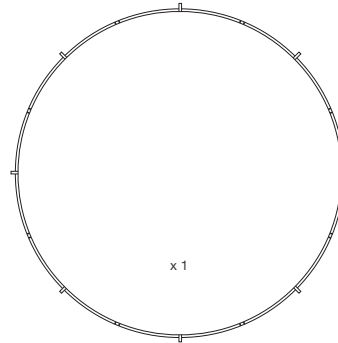

## PARTS

## MEASURES

D 80 cm / 31.5 in

H 33 cm / 13 in

BULB 100 w max.

This product requires professional installation.  
Please contact a certificate electrician.

WEPLIGHT  
▲ ARGENTINA

© 2010 Weplight S.A. All right reserved.