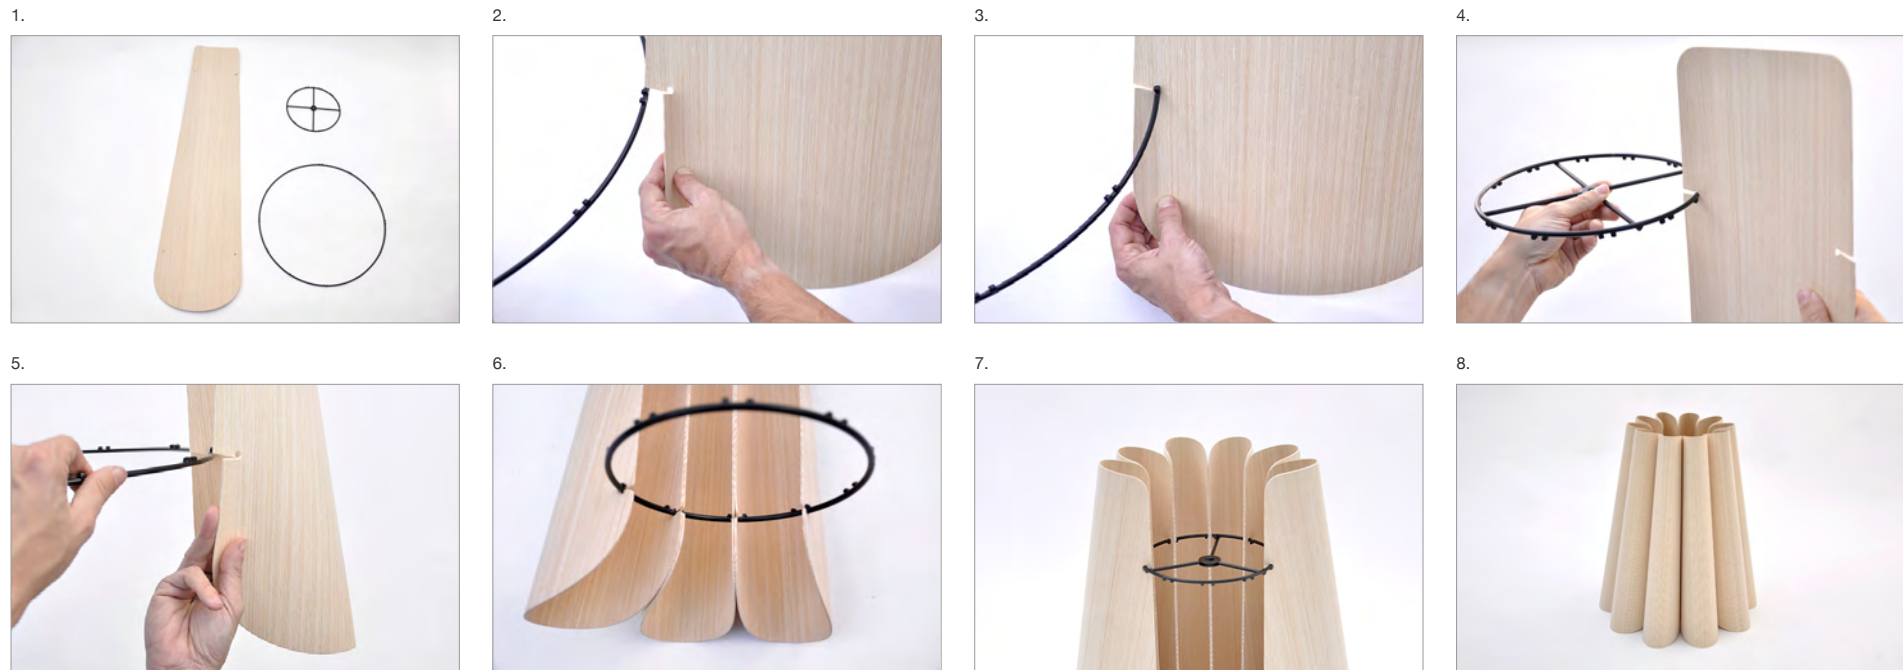

OLIVIA 72

WEPLIGHT
ARGENTINA

© 2010 Weplight S.A. All right reserved.

ATTENTION

Once assembled, we suggest to stick mating parts nodes with adhesive for wood.

PARTS

MEASURES

D 72 cm / 28.3 in

H 120 cm / 47.2 in

BULB Par 38 100 w

This product requires professional installation.
Please contact a certificate electrician.