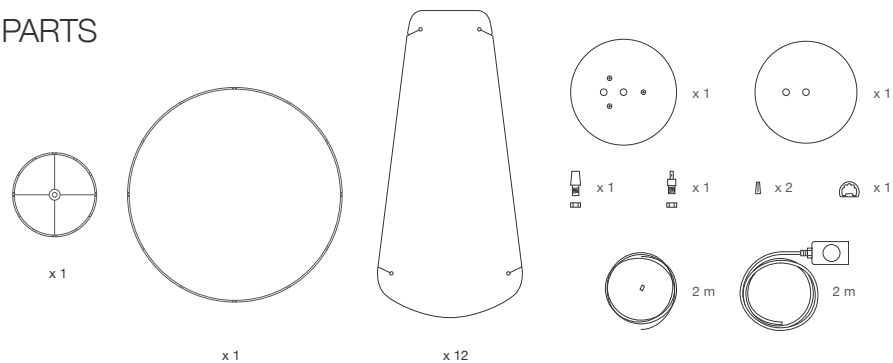

OLIVIA 72

WEPLIGHT
ARGENTINA

© 2010 Weplight S.A. All right reserved.

ATTENTION

Once assembled, we suggest to stick mating parts nodes with adhesive for wood.

PARTS

MEASURES

D 72 cm / 28.3 in

H 120 cm / 47.2 in

BULB Par 38 100 w

This product requires professional installation.
Please contact a certificate electrician.