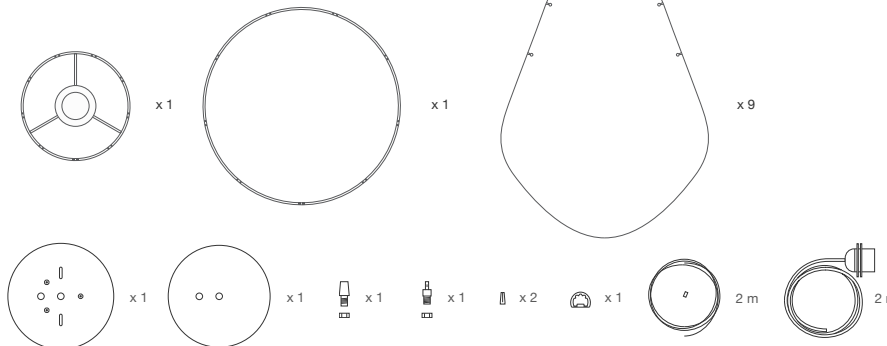

5.

6.

ATTENTION

Once assembled, we suggest to stick mating parts nodes with adhesive for wood.

PARTS

MEASURES

D 80 cm / 31.5 in

H 21 cm / 8.2 in