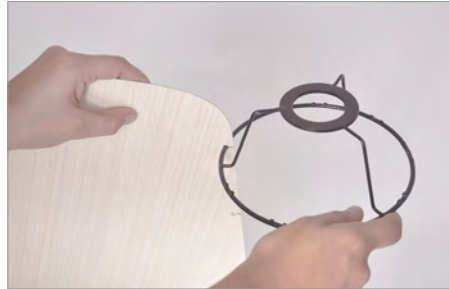

DELFINA

80

WEPLIGHT
ARGENTINA

© 2018 Weplight S.A. All right reserved.

1.

2.

3.

4.

5.

6.

ATTENTION

Once assembled, we suggest to stick mating parts nodes with adhesive for wood.

PARTS

MEASURES

D 80 cm / 31.5 in

H 21 cm / 8.2 in

BULB 100 w max.

This product requires professional installation.
Please contact a certificate electrician.