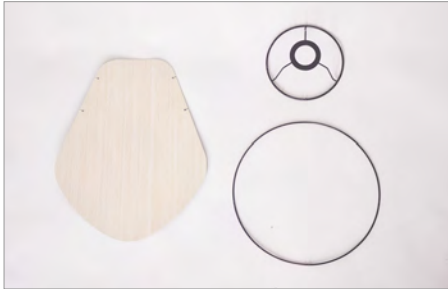

DELFINA

80

WEPLIGHT
ARGENTINA

© 2018 Weplight S.A. All right reserved.

1.