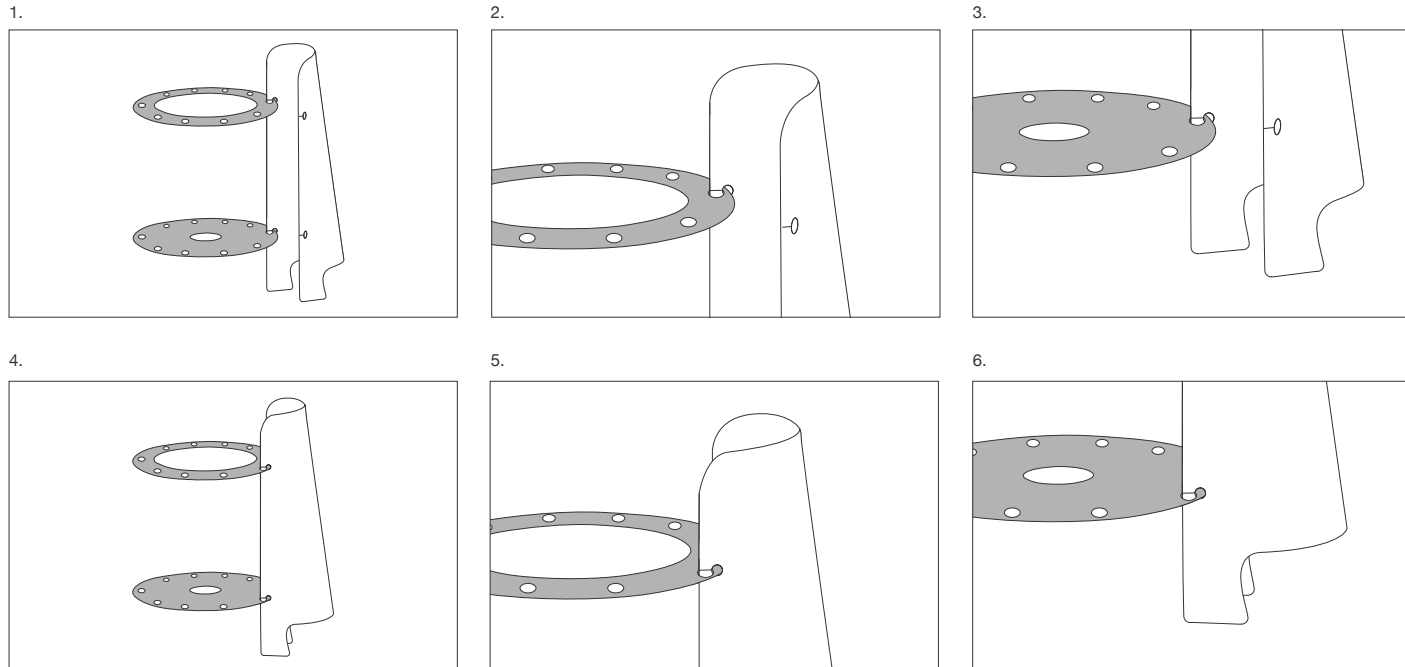

SOFIA

51

WEPLIGHT
 ▲ ARGENTINA

© 2010 Wepight S.A. All right reserved.

ATTENTION

Once assembled, we suggest to stick mating parts nodes with adhesive for wood.

PARTS

MEASURES

D 39 cm / 15.5 in

H 51 cm / 20 in

BULB Twister 27 w

This product requires professional installation.
 Please contact a certificate electrician.