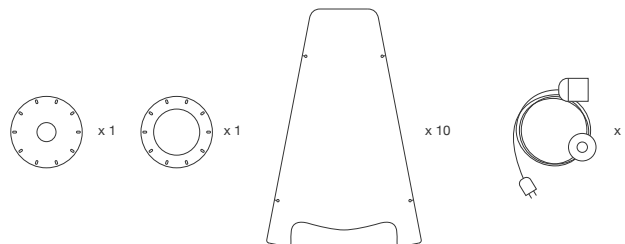

SOFIA

51

WEPLIGHT
 ▲ ARGENTINA

© 2010 Wepight S.A. All right reserved.

ATTENTION

Once assembled, we suggest to stick mating parts nodes with adhesive for wood.

PARTS

MEASURES

D 39 cm / 15.5 in

H 51 cm / 20 in

BULB Twister 27 w

This product requires professional installation.
 Please contact a certificate electrician.